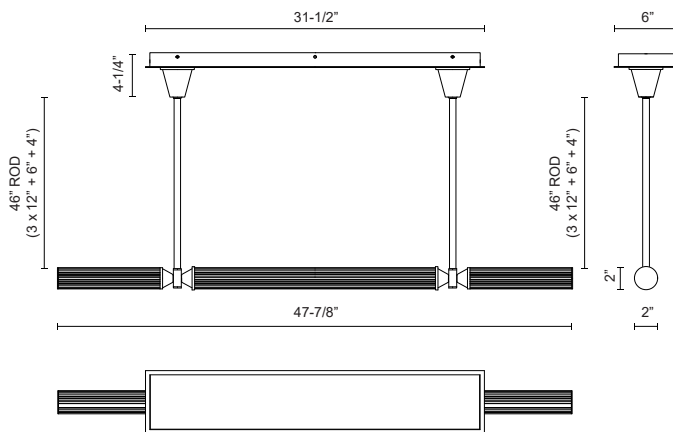

EDWIN LP348148

FIXTURE DIMENSIONS	L47-7/8" x W2" x H2"
LIGHT SOURCE	LED with DC Driver
WATTAGE	40W
TOTAL LUMENS	2960lm
DELIVERED LUMENS	2550lm*
VOLTAGE	120V
COLOR TEMPERATURE	3000K
CRI (RA)	90CRI
DIMMABLE	Yes, TRIAC/ELV Dimmer (Not Included)
GLASS DETAILS	Frosted Ribbed Glass
MATERIAL	Steel
ROD LENGTH	46" Max (6x12" + 2x6" + 2x4")
WIRE LENGTH	144"
MINIMUM HANG HEIGHT	12"
SLOPED CEILING ADAPTABLE	No
ILLUMINATION DIRECTION	Omni-directional
LOCATION	Dry
CANOPY DIMENSIONS	L31-1/2" x W6" x H4-1/4"
CEC TITLE 24 JA8	Yes, JA8-2022
PAINT FINISH	UB01; VB01;

[D - Diameter, L - Length, W - Width, H - Height, E - Extension]

AVAILABLE FINISHES:

LP348148UBFR
Urban
Bronze/Frosted
Ribbed Glass

LP348148VBFR
Vintage
Brass/Frosted
Ribbed Glass

*For complete warranty terms, please visit: www.aloralighting.com/warranty