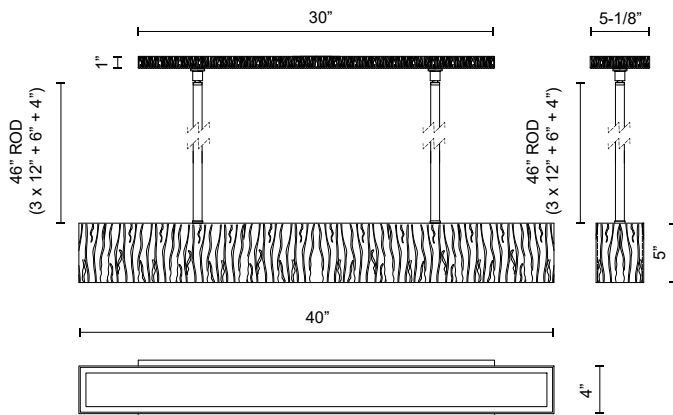

KENSINGTON LP361240UB

FIXTURE DIMENSIONS	L40" x W4" x H5"
LIGHT SOURCE	AC LED
WATTAGE	62W
TOTAL LUMENS	4400lm
DELIVERED LUMENS	2790lm*
VOLTAGE	120V
COLOR TEMPERATURE	2700K
CRI (RA)	90CRI
DIMMABLE	Yes, ELV Dimmer (Not Included)
GLASS DETAILS	Frosted Glass
MATERIAL	Steel
ROD LENGTH	46" Max (6x12" + 2x6" + 2x4")
DIAMETER OF ROD	3/4"
WIRE LENGTH	144"
MINIMUM HANG HEIGHT	10"
SLOPED CEILING ADAPTABLE	Yes, Up to 45°
LOCATION	Dry
BARCODE	UPC 691759060560
CANOPY DIMENSIONS	L30" x W5-1/8" x H1"
FINISH OPTION(S)	Urban Bronze
PACKAGE SIZE	L43" x W8" x H12-1/4"
PACKAGE WEIGHT	44.5 lbs

[D - Diameter, L - Length, W - Width, H - Height, E - Extension]

AVAILABLE FINISHES:

LP361240UB

Urban Bronze

LP361240VB

Vintage Brass

*For complete warranty terms, please visit: www.aloralighting.com/warranty