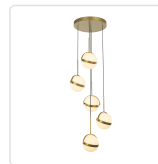

GLOBO MP301005

FIXTURE DIMENSIONS	D16-5/8" x H12-7/8"
LIGHT SOURCE	LED with DC Driver
WATTAGE	53W
TOTAL LUMENS	4250lm
DELIVERED LUMENS	3485lm
VOLTAGE	120V
COLOR TEMPERATURE	3000K
CRI (RA)	90CRI
DIMMABLE	Yes, TRIAC/ELV Dimmer (Not Included)
DIFFUSER DETAILS	Frosted Acrylic
WIRE LENGTH	144"
MINIMUM HANG HEIGHT	21"
LOCATION	Dry
CANOPY DIMENSIONS	D13-7/8" x H1-3/8"
BRAND	Alora

[D - Diameter, L - Length, W - Width, H - Height, E - Extension]

AVAILABLE FINISHES:

MP301005BG
Brushed Gold

MP301005MB
Matte Black

*For complete warranty terms, please visit: www.aloralighting.com/warranty