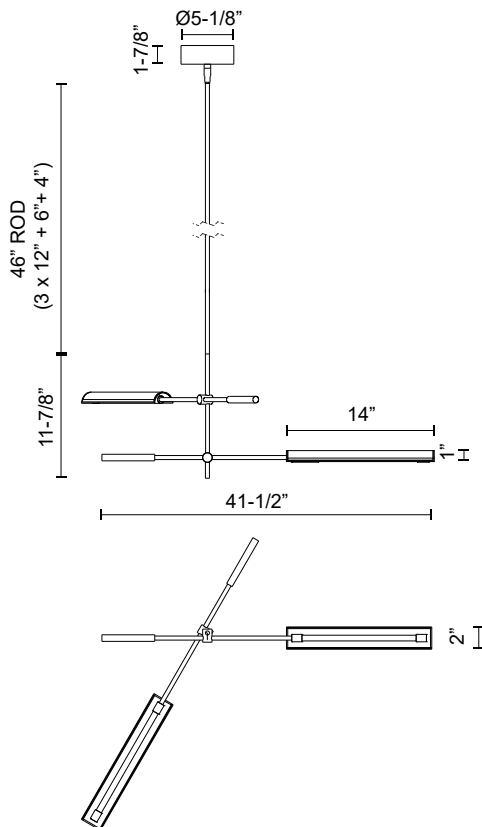

ASTRID MP316402VBMS

FIXTURE DIMENSIONS	D41-1/2" x H11-7/8"
LIGHT SOURCE	LED with DC Driver
WATTAGE	10W
TOTAL LUMENS	1000lm
DELIVERED LUMENS	865lm*
VOLTAGE	120V
COLOR TEMPERATURE	2700K
CRI (RA)	90CRI
DIMMABLE	Yes, TRIAC/ELV Dimmer (Not Included)
GLASS DETAILS	Clear Glass
SHADE DIMENSIONS	L14" x W2" x H1"
MATERIAL	Steel
ROD LENGTH	46" Max (3x12" + 1x6" + 1x4")
DIAMETER OF ROD	1/2"
WIRE LENGTH	144"
MINIMUM HANG HEIGHT	16"
SLOPED CEILING ADAPTABLE	Yes, Up to 45°
LOCATION	Dry
BARCODE	UPC 691759060089
CANOPY DIMENSIONS	D5-1/8" x H1-7/8"
FINISH OPTION(S)	Metal Shade; Vintage Brass;

[D - Diameter, L - Length, W - Width, H - Height, E - Extension]

AVAILABLE FINISHES:

MP316402VBMS

Vintage Brass with
Metal Shade

MP316402UBMS

Urban Bronze with
Metal Shade