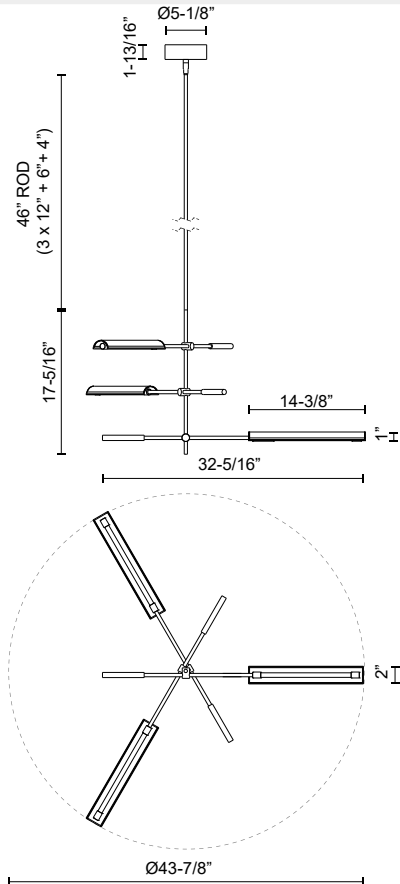

ASTRID MP316403

FIXTURE DIMENSIONS	D43-7/8" x H17-5/16"
LIGHT SOURCE	LED with DC Driver
WATTAGE	14W
TOTAL LUMENS	1365lm
DELIVERED LUMENS	UB-420lm*; VB-440lm*;
VOLTAGE	120V
COLOR TEMPERATURE	2700K
CRI (RA)	90CRI
DIMMABLE	Yes, TRIAC/ELV Dimmer (Not Included)
GLASS DETAILS	Clear Glass
SHADE DIMENSIONS	L14-3/8" x W2" x H1"
MATERIAL	Steel
ROD LENGTH	46" Max (3x12" + 1x6" + 1x4")
DIAMETER OF ROD	1/2"
WIRE LENGTH	144"
MINIMUM HANG HEIGHT	22"
SLOPED CEILING ADAPTABLE	Yes, Up to 45 Degrees
LOCATION	Dry
CANOPY DIMENSIONS	D5-1/8" x H1-13/16"
CEC TITLE 24 JA8	Yes, JA8-2022
PAINT FINISH	UB01; VB01;

[D - Diameter, L - Length, W - Width, H - Height, E - Extension]

AVAILABLE FINISHES:

MP316403VBMS
Metal
Shade/Vintage
Brass

MP316403UBMS
Metal
Shade/Urban
Bronze

*For complete warranty terms, please visit: www.aloralighting.com/warranty