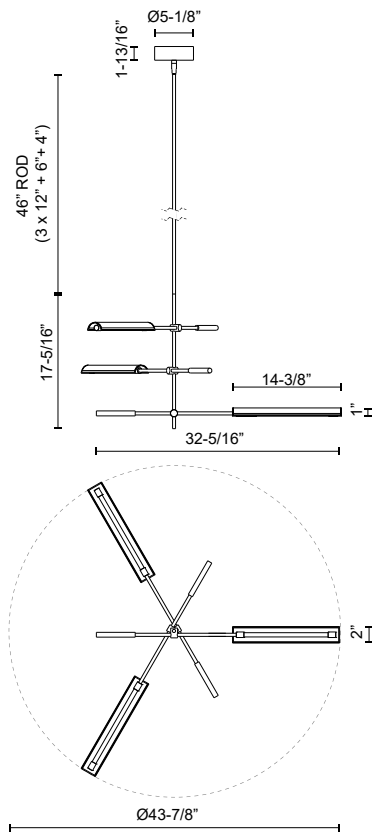

ASTRID MP316403UBMS

FIXTURE DIMENSIONS	D43-7/8" x H17-5/16"
LIGHT SOURCE	LED with DC Driver
WATTAGE	13W
TOTAL LUMENS	1365lm
DELIVERED LUMENS	1300lm*
VOLTAGE	120V
COLOR TEMPERATURE	2700K
CRI (RA)	90CRI
DIMMABLE	Yes, TRIAC/ELV Dimmer (Not Included)
GLASS DETAILS	Clear Glass
SHADE DIMENSIONS	L14-3/8" x W2" x H1"
MATERIAL	Steel
ROD LENGTH	46" Max (3x12" + 1x6" + 1x4")
DIAMETER OF ROD	1/2"
WIRE LENGTH	144"
MINIMUM HANG HEIGHT	22"
SLOPED CEILING ADAPTABLE	Yes, Up to 45 Degrees
LOCATION	Dry
BARCODE	UPC 691759060096
FINISH OPTION(S)	Metal Shade; Urban Bronze;
PACKAGE SIZE	L24-3/4" x W18-1/4" x H6-1/4"
CANOPY DIMENSIONS	D5-1/8" x H1-13/16"

[D - Diameter, L - Length, W - Width, H - Height, E - Extension]

AVAILABLE FINISHES:

MP316403UBMS

Urban Bronze with
Metal Shade

MP316403VBMS

Vintage Brass with
Metal Shade

*For complete warranty terms, please visit: www.aloralighting.com/warranty