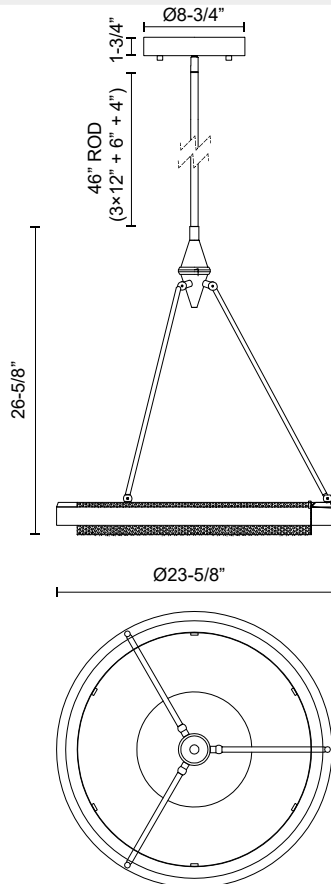

DUO PD302724

FIXTURE DIMENSIONS	D23-5/8" x H26-5/8"
LIGHT SOURCE	LED with DC Driver
WATTAGE	49W
TOTAL LUMENS	4500lm
DELIVERED LUMENS	1223lm
VOLTAGE	120V
COLOR TEMPERATURE	3000K
CRI (RA)	90CRI
DIMMABLE	Yes, TRIAC/ELV Dimmer (Not Included)
DIFFUSER DETAILS	Frosted Acrylic
ROD LENGTH	46" Max (3x12" + 1x6" + 1x4")
DIAMETER OF ROD	5/8"
WIRE LENGTH	144"
MINIMUM HANG HEIGHT	30"
SLOPED CEILING ADAPTABLE	Yes, Up to 45 Degrees
LOCATION	Dry
CANOPY DIMENSIONS	D8-3/4" x H1-3/4"

[D - Diameter, L - Length, W - Width, H - Height, E - Extension]

AVAILABLE FINISHES:

PD302724CBGS
Classic Black/Gold
Shimmer

PD302724CBSS
Classic Black/Silver
Shimmer

*For complete warranty terms, please visit: www.aloralighting.com/warranty