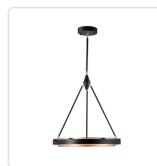

DUO PD302724

FIXTURE DIMENSIONS	D23-5/8" x H26-5/8"
LIGHT SOURCE	LED with DC Driver
WATTAGE	49W
TOTAL LUMENS	4500lm
DELIVERED LUMENS	1223lm
VOLTAGE	120V
COLOR TEMPERATURE	3000K
CRI (RA)	90CRI
DIMMABLE	Yes, TRIAC/ELV Dimmer (Not Included)
DIFFUSER DETAILS	Frosted Acrylic
ROD LENGTH	46" Max (3x12" + 1x6" + 1x4")
DIAMETER OF ROD	5/8"
WIRE LENGTH	144"
MINIMUM HANG HEIGHT	30"
SLOPED CEILING ADAPTABLE	Yes, Up to 45 Degrees
LOCATION	Dry
CANOPY DIMENSIONS	D8-3/4" x H1-3/4"

[D - Diameter, L - Length, W - Width, H - Height, E - Extension]

AVAILABLE FINISHES:

PD302724CBGS
Classic Black/Gold
Shimmer

PD302724CBSS
Classic Black/Silver
Shimmer

*For complete warranty terms, please visit: www.aloralighting.com/warranty