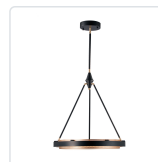

DUO PD302724CBGS

FIXTURE DIMENSIONS	D23-5/8" x H26-1/4"
LIGHT SOURCE	LED with DC Driver
WATTAGE	47W
TOTAL LUMENS	4500lm
DELIVERED LUMENS	1223lm
VOLTAGE	120V
COLOR TEMPERATURE	2700K
CRI (RA)	90CRI
DIMMABLE	Yes, TRIAC/ELV Dimmer (Not Included)
DIFFUSER DETAILS	Frosted Acrylic
ROD LENGTH	46" Max (3x12" + 1x6" + 1x4")
DIAMETER OF ROD	5/8"
WIRE LENGTH	144"
MINIMUM HANG HEIGHT	30"
SLOPED CEILING ADAPTABLE	Yes, Up to 45°
LOCATION	Dry
BARCODE	UPC 841387002269
CANOPY DIMENSIONS	D7-1/8" x H1-7/8"
FINISH OPTION(S)	Classic Black; Gold Shimmer;
PACKAGE SIZE	L26-3/4" x W26-3/4" x H10-1/4"
PACKAGE WEIGHT	14 lbs

[D - Diameter, L - Length, W - Width, H - Height, E - Extension]

AVAILABLE FINISHES:

PD302724CBGS

Classic Black | Gold
Shimmer

PD302724CBSS

Classic Black |
Silver Shimmer