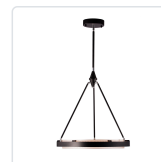

DUO PD302724CBGS

FIXTURE DIMENSIONS	D23-5/8" x H26-1/4"
LIGHT SOURCE	LED with DC Driver
WATTAGE	47W
TOTAL LUMENS	4500lm
DELIVERED LUMENS	1223lm
VOLTAGE	120V
COLOR TEMPERATURE	2700K
CRI (RA)	90CRI
DIMMABLE	Yes, TRIAC/ELV Dimmer (Not Included)
DIFFUSER DETAILS	Frosted Acrylic
ROD LENGTH	46" Max (3x12" + 1x6" + 1x4")
DIAMETER OF ROD	5/8"
WIRE LENGTH	144"
MINIMUM HANG HEIGHT	30"
SLOPED CEILING ADAPTABLE	Yes, Up to 45°
LOCATION	Dry
BARCODE	UPC 841387002269
CANOPY DIMENSIONS	D7-1/8" x H1-7/8"
FINISH OPTION(S)	Classic Black; Gold Shimmer;
PACKAGE SIZE	L26-3/4" x W26-3/4" x H10-1/4"
PACKAGE WEIGHT	14 lbs

[D - Diameter, L - Length, W - Width, H - Height, E - Extension]

AVAILABLE FINISHES:

PD302724CBGS

Classic Black | Gold
Shimmer

PD302724CBSS

Classic Black |
Silver Shimmer