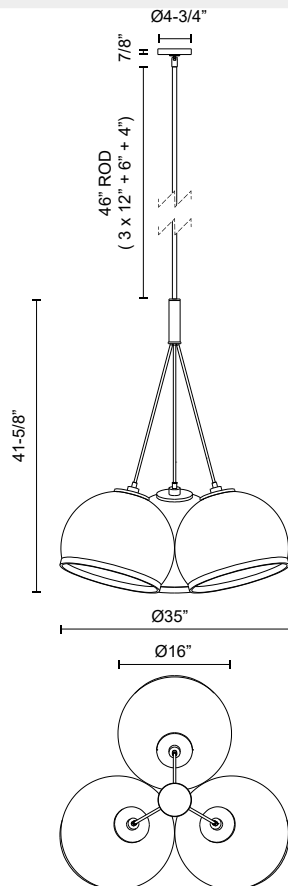

COAST PD304003

FIXTURE DIMENSIONS	D35" x H41-5/8"
LAMP TYPE	E26
MAX WATTAGE	60W
BULB QTY	3
BULBS INCLUDED	No
VOLTAGE	120V
GLASS DETAILS	Clear Glass
ROD LENGTH	46" Max (3x12" + 1x6" + 1x4")
DIAMETER OF ROD	5/8"
WIRE LENGTH	144"
MINIMUM HANG HEIGHT	52"
SLOPED CEILING ADAPTABLE	Yes, Up to 45 Degrees
LOCATION	Dry
CANOPY DIMENSIONS	D4-3/4" x H7/8"
PAINT FINISH	VB01

[D - Diameter, L - Length, W - Width, H - Height, E - Extension]

AVAILABLE FINISHES:

PD304003VBCG

Clear
Glass/Vintage
Brass

*For complete warranty terms, please visit: www.aloralighting.com/warranty

WWW.ALORALIGHTING.COM