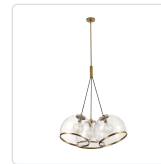

COAST PD304003ANCG

FIXTURE DIMENSIONS	D35" x H41-5/8"
LAMP TYPE	E26
MAX WATTAGE	60W
BULB QTY	3
VOLTAGE	120V
BULBS INCLUDED	No
GLASS DETAILS	Clear Glass
ROD LENGTH	46" Max (3x12" + 1x6" + 1x4")
DIAMETER OF ROD	5/8"
WIRE LENGTH	144"
MINIMUM HANG HEIGHT	52"
SLOPED CEILING ADAPTABLE	Yes, Up to 90 Degrees
LOCATION	Dry
BARCODE	UPC 841387000654
FINISH OPTION(S)	AGED NICKEL; Clear Glass;
PACKAGE SIZE	L40-3/4" x W20-1/2" x H32-1/4"
CANOPY DIMENSIONS	D4-3/4" x H7/8"
PACKAGE WEIGHT	62 lbs

[D - Diameter, L - Length, W - Width, H - Height, E - Extension]

AVAILABLE FINISHES:

PD304003ANCG

Aged Nickel | Clear
Glass

PD304003VBCG

Vintage Brass |
Clear Glass

*For complete warranty terms, please visit: www.aloralighting.com/warranty