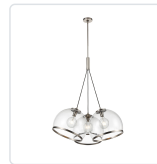

COAST PD304003ANCG

FIXTURE DIMENSIONS	D35" x H41-5/8"
LAMP TYPE	E26
MAX WATTAGE	60W
BULB QTY	3
VOLTAGE	120V
BULBS INCLUDED	No
GLASS DETAILS	Clear Glass
ROD LENGTH	46" Max (3x12" + 1x6" + 1x4")
DIAMETER OF ROD	5/8"
WIRE LENGTH	144"
MINIMUM HANG HEIGHT	52"
SLOPED CEILING ADAPTABLE	Yes, Up to 90 Degrees
LOCATION	Dry
BARCODE	UPC 841387000654
FINISH OPTION(S)	AGED NICKEL; Clear Glass;
PACKAGE SIZE	L40-3/4" x W20-1/2" x H32-1/4"
CANOPY DIMENSIONS	D4-3/4" x H7/8"
PACKAGE WEIGHT	62 lbs

[D - Diameter, L - Length, W - Width, H - Height, E - Extension]

AVAILABLE FINISHES:

PD304003ANCG

Aged Nickel | Clear
Glass

PD304003VBCG

Vintage Brass |
Clear Glass

*For complete warranty terms, please visit: www.aloralighting.com/warranty