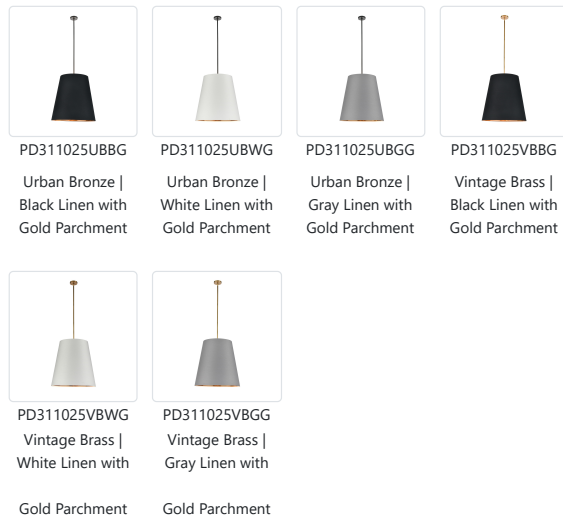

CALOR PD311025UBBG

FIXTURE DIMENSIONS	D24-7/8" x H24-7/8"
LAMP TYPE	E26
MAX WATTAGE	60W
BULB QTY	3
VOLTAGE	120V
BULBS INCLUDED	No
SHADE DIMENSIONS	T16-5/8" x B24-7/8" x H24-7/8"
MATERIAL	Linen; Steel;
ROD LENGTH	46" Max (3x12" + 1x6" + 1x4")
DIAMETER OF ROD	5/8"
WIRE LENGTH	144"
MINIMUM HANG HEIGHT	32"
SLOPED CEILING ADAPTABLE	Yes, Up to 90 Degrees
LOCATION	Dry
BARCODE	UPC 841387003051
FINISH OPTION(S)	Black Linen with Gold Parchment; Urban Bronze;
PACKAGE SIZE	L28" x W28" x H27-1/4"
CANOPY DIMENSIONS	D4-3/4" x H7/8"
PACKAGE WEIGHT	22 lbs

[D - Diameter, L - Length, W - Width, H - Height, E - Extension]

AVAILABLE FINISHES:

*For complete warranty terms, please visit: www.aloralighting.com/warranty