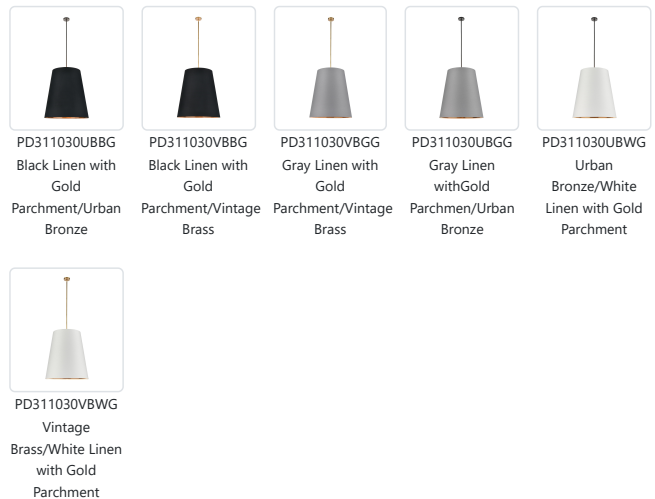

CALOR PD311030

FIXTURE DIMENSIONS	D30" x H30"
LAMP TYPE	E26
MAX WATTAGE	60W
BULB QTY	3
BULBS INCLUDED	No
VOLTAGE	120V
SHADE DIMENSIONS	T19-3/4" x B30" x H30"
MATERIAL	Linen; Steel;
ROD LENGTH	46" Max (3x12" + 1x6" + 1x4")
DIAMETER OF ROD	5/8"
WIRE LENGTH	144"
MINIMUM HANG HEIGHT	38"
SLOPED CEILING ADAPTABLE	Yes, Up to 45 Degrees
LOCATION	Dry
CANOPY DIMENSIONS	D4-3/4" x H7/8"
BRAND	Alora

[D - Diameter, L - Length, W - Width, H - Height, E - Extension]

AVAILABLE FINISHES:

*For complete warranty terms, please visit: www.aloralighting.com/warranty