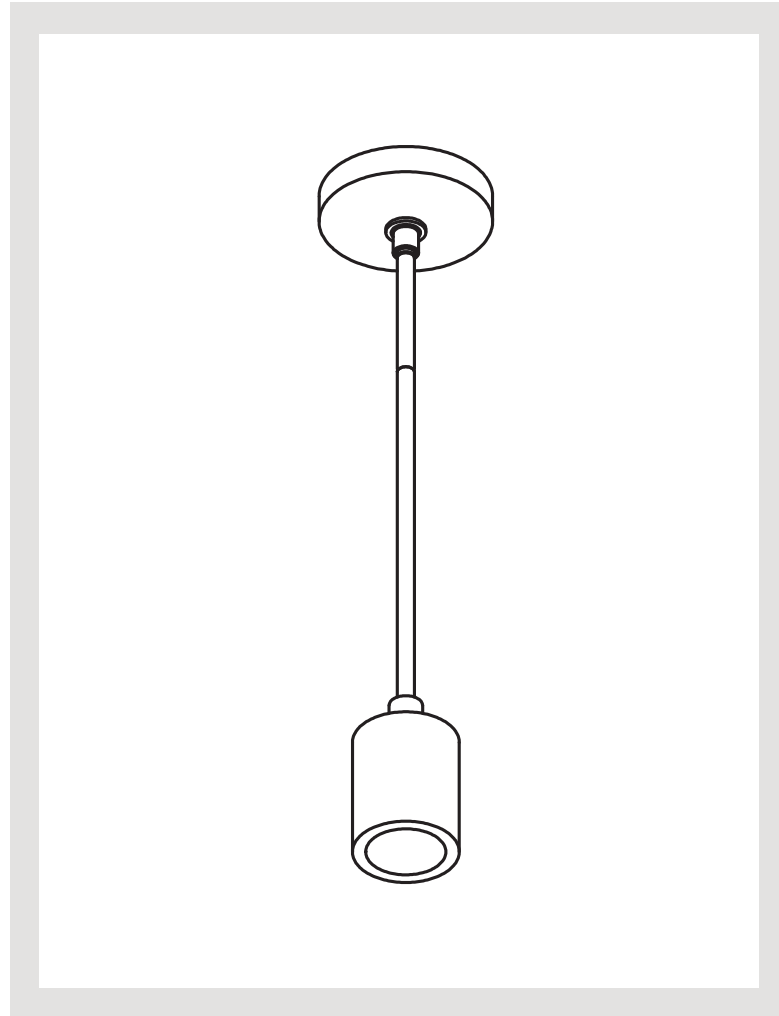

SALITA

PD314301VBCC

FIXTURE DIMENSIONS	3.1"W x 3.9"H
HEIGHT FROM CENTER	-
WEIGHT	4.6 LBS
GLASS	Clear Crystal
MATERIAL	Iron + Crystal
CANOPY SIZE	5.1"D x 0.9"H
LAMPING	1 x 60W, E12
VOLTAGE	120V
WIRE ROD LENGTH	144" 3 x 12" + 1 x 6" + 1 x 4"
CORD TYPE	-
MINIMUM HANG HEIGHT	9"
INSTALL OPTIONS	-
ADA COMPLIANT	-
CERTIFICATION	UL
UPC	841387003433
PACKAGE SIZE	15" x 5.5" x 6.5"
PACKAGE WEIGHT	5.9 LBS

[D - Diameter, L - Length, W - Width, H - Height, E - Extension]

AVAILABLE FINISHES:

*For complete warranty terms, please visit:
www.aloralighting.com/warranty