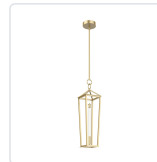

DELPHINE PD317120NB

FIXTURE DIMENSIONS	L6-1/4" x W6-1/4" x H22-5/8"
LIGHT SOURCE	LED with DC Driver
WATTAGE	6W
TOTAL LUMENS	630lm
DELIVERED LUMENS	430lm*
VOLTAGE	120V
COLOR TEMPERATURE	2700K
CRI (RA)	90CRI
DIMMABLE	Yes, TRIAC/ELV Dimmer (Not Included)
GLASS DETAILS	Clear Glass
MATERIAL	Brass and Steel
ROD LENGTH	46" Max (3x12" + 1x6" + 1x4")
DIAMETER OF ROD	1/2"
WIRE LENGTH	144"
MINIMUM HANG HEIGHT	30"
SLOPED CEILING ADAPTABLE	Yes, Up to 45 Degrees
LOCATION	Dry
BARCODE	UPC 691759060270
CEC TITLE 24 JA8	Yes, JA8-18
FINISH OPTION(S)	Natural Brass
PACKAGE SIZE	L12" x W12" x H24-1/4"
CANOPY DIMENSIONS	D4-3/4" x H1-1/4"

[D - Diameter, L - Length, W - Width, H - Height, E - Extension]

AVAILABLE FINISHES:

PD317120NB

Natural Brass

PD317120UB

Urban Bronze

*For complete warranty terms, please visit: www.aloralighting.com/warranty