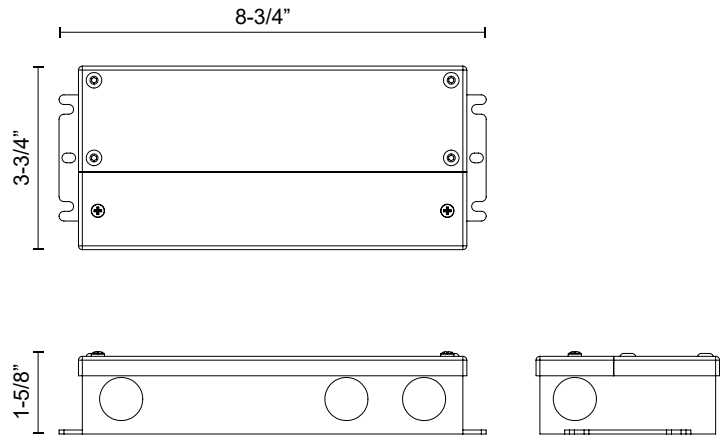

MARNI PD321204

FIXTURE DIMENSIONS	L116-3/8" x W4-3/8" x H4-3/8"
LIGHT SOURCE	LED with Remote Driver
WATTAGE	68W
TOTAL LUMENS	4900lm
DELIVERED LUMENS	1950lm*
VOLTAGE	48V DC Input
COLOR TEMPERATURE	3000K
CRI (RA)	90CRI
DIMMABLE	Yes, TRIAC/ELV Dimmer (Not Included)
DIFFUSER DETAILS	Clear Carved Acrylic
MATERIAL	Aluminum; Clear Carved Acrylic; Iron;
LOCATION	Dry
CANOPY DIMENSIONS	D2-7/8" x H1-3/8"
REMOTE DRIVER	Powered by DR48-119-UNV-RT Remote Driver (Sold Separately)
PAINT FINISH	PN01

[D - Diameter, L - Length, W - Width, H - Height, E - Extension]

AVAILABLE FINISHES:

PD321204PN
Polished Nickel

*For complete warranty terms, please visit: www.aloralighting.com/warranty

REMOTE DRIVER DR48-119-UNV-RT

DRIVER

PROJECT

SPECIFICATION DETAILS

* For custom options, consult factory for details.

Fixture Dimensions	L8-3/4" x W3-3/4" x H1-5/8"
Wattage	120W
Voltage	120-277V
Output	48V DC, 2.5A
Power Factor	≥0.95
THD	<10%
Dimming	100% - 10% TRIAC or ELV Dimmer (Not Included) or 100% - 10% 0-10V Dimmer (Optional, Not Included)
Certification	cULus, FCC, RoHS
Location	Damp
Weight	3 LBS
Warranty	5 Years
Mounting Orientation	Max 30ft from fixture with 18AWG (See Illustration Sheet for more details)