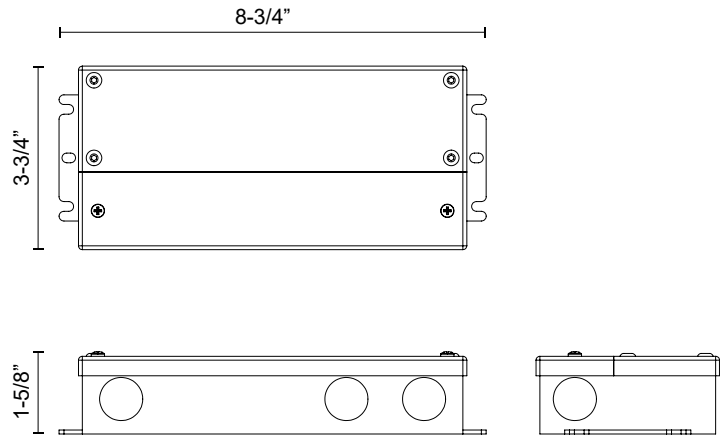

MARNI PD321204

FIXTURE DIMENSIONS	L116-3/8" x W4-3/8" x H4-3/8"
LIGHT SOURCE	LED with Remote Driver
WATTAGE	68W
TOTAL LUMENS	4900lm
DELIVERED LUMENS	1950lm*
VOLTAGE	48V DC Input
COLOR TEMPERATURE	3000K
CRI (RA)	90CRI
DIMMABLE	Yes, TRIAC/ELV Dimmer (Not Included)
DIFFUSER DETAILS	Clear Carved Acrylic
MATERIAL	Aluminum; Clear Carved Acrylic; Iron;
LOCATION	Dry
CANOPY DIMENSIONS	D2-7/8" x H1-3/8"
REMOTE DRIVER	Powered by DR48-119-UNV-RT Remote Driver (Sold Separately)
PAINT FINISH	PN01

[D - Diameter, L - Length, W - Width, H - Height, E - Extension]

AVAILABLE FINISHES:

PD321204PN
Polished Nickel

*For complete warranty terms, please visit: www.aloralighting.com/warranty

REMOTE DRIVER DR48-119-UNV-RT

DRIVER

PROJECT

SPECIFICATION DETAILS

* For custom options, consult factory for details.

Fixture Dimensions	L8-3/4" x W3-3/4" x H1-5/8"
Wattage	120W
Voltage	120-277V
Output	48V DC, 2.5A
Power Factor	≥0.95
THD	<10%
Dimming	100% - 10%, TRIAC or ELV Dimmer (Not Included)
Certification	cULus, FCC, RoHS
Location	Damp
Weight	3 LBS
Warranty	5 Years
Mounting Orientation	Max 30ft from fixture with 18AWG (See Illustration Sheet for more details)