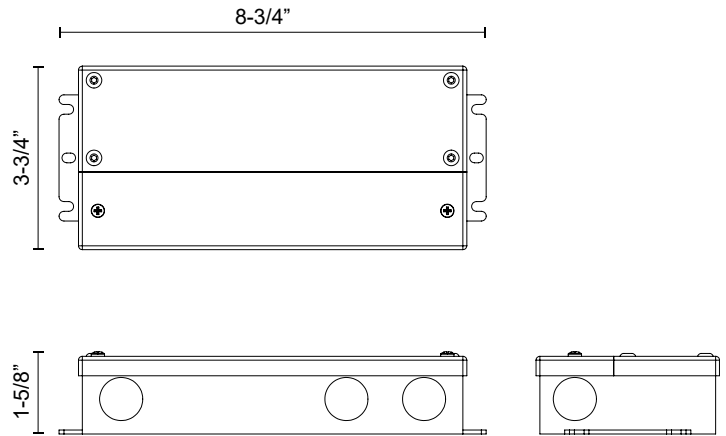

MARNI PD321215

FIXTURE DIMENSIONS	L182" x W4-3/8" x H4-3/8"
LIGHT SOURCE	LED with Remote Driver
WATTAGE	98W
TOTAL LUMENS	7080lm
DELIVERED LUMENS	2850lm*
VOLTAGE	48V DC Input
COLOR TEMPERATURE	3000K
CRI (RA)	90CRI
DIMMABLE	Yes, TRIAC/ELV Dimmer (Not Included)
DIFFUSER DETAILS	Clear Carved Acrylic
MATERIAL	Aluminum; Clear Carved Acrylic; Iron;
LOCATION	Dry
CANOPY DIMENSIONS	D2-7/8" x H1-3/8"
REMOTE DRIVER	Powered by DR48-119-UNV-RT Remote Driver (Sold Separately)
PAINT FINISH	PN01

[D - Diameter, L - Length, W - Width, H - Height, E - Extension]

AVAILABLE FINISHES:

PD321215PN
Polished Nickel

*For complete warranty terms, please visit: www.aloralighting.com/warranty

REMOTE DRIVER DR48-119-UNV-RT

DRIVER

PROJECT

SPECIFICATION DETAILS

* For custom options, consult factory for details.

Fixture Dimensions	L8-3/4" x W3-3/4" x H1-5/8"
Wattage	120W
Voltage	120-277V
Output	48V DC, 2.5A
Power Factor	≥0.95
THD	<10%
Dimming	100% - 10%, TRIAC or ELV Dimmer (Not Included)
Certification	cULus, FCC, RoHS
Location	Damp
Weight	3 LBS
Warranty	5 Years
Mounting Orientation	Max 30ft from fixture with 18AWG (See Illustration Sheet for more details)