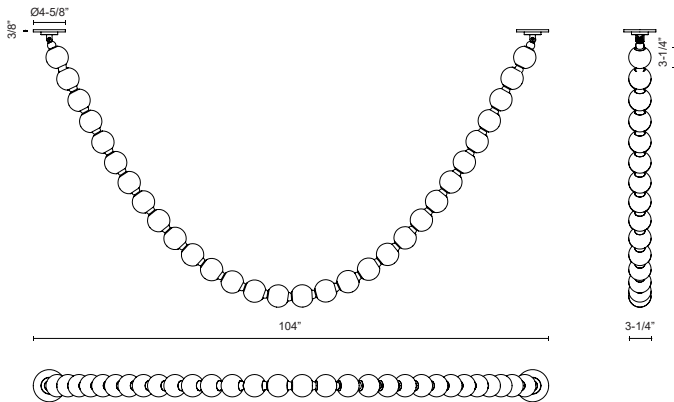

## AKOYA PD321730-UNV-010-RT

FIXTURE DIMENSIONS	L104 x W3-1/4" x H3-1/4"
LIGHT SOURCE	LED with Remote Driver
WATTAGE	49W
TOTAL LUMENS	3430lm
DELIVERED LUMENS	CH-1705lm*
VOLTAGE	120-277V
COLOR TEMPERATURE	3000K
CRI (RA)	90CRI
DIMMABLE	Yes, TRIAC/ELV (Not Included) or 0-10V Dimmer (Optional, Not Included)
DIFFUSER DETAILS	Frosted PC Diffuser
MATERIAL	Steel + PC
WIRE LENGTH	144" Max
SLOPED CEILING ADAPTABLE	Yes, Up to 45 Degrees
ILLUMINATION DIRECTION	Omni-directional
LOCATION	Dry
CANOPY DIMENSIONS	D4-5/8" x H3/8"
PAINT FINISH	CH01

[ D - Diameter, L - Length, W - Width, H - Height, E - Extension ]