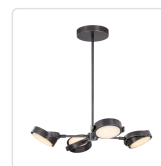

BLANCO PD325428

FIXTURE DIMENSIONS	W28-1/8" x L28-1/8" x H2"
LIGHT SOURCE	LED with DC Driver
WATTAGE	61W
TOTAL LUMENS	5200lm
DELIVERED LUMENS	PNAR-4143lm; UBAR-3931lm; VBAR-3643lm;
VOLTAGE	120V
COLOR TEMPERATURE	3000K
CRI (RA)	90CRI
DIMMABLE	Yes, TRIAC or ELV Dimmer (Not Included)
MATERIAL	Alabaster; Aluminum; Iron;
ROD LENGTH	46" Max (3x12" + 1x6" + 1x4")
WIRE LENGTH	144"
MINIMUM HANG HEIGHT	12"
SLOPED CEILING ADAPTABLE	Yes, Up to 45 Degrees
LOCATION	Dry
CANOPY DIMENSIONS	D9-7/8" x H1-7/8"
PAINT FINISH	PN01; UB01; VB01;

[D - Diameter, L - Length, W - Width, H - Height, E - Extension]

AVAILABLE FINISHES:

PD325428PNAR
Polished
Nickel/Alabaster

PD325428UBAR
Urban
Bronze/Alabaster

PD325428VBAR
Vintage
Brass/Alabaster

*For complete warranty terms, please visit: www.aloralighting.com/warranty