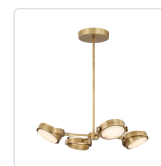

BLANCO PD325428

FIXTURE DIMENSIONS	W28-1/8" x L28-1/8" x H2"
LIGHT SOURCE	LED with DC Driver
WATTAGE	61W
TOTAL LUMENS	5200lm
DELIVERED LUMENS	PNAR-4143lm; UBAR-3931lm; VBAR-3643lm;
VOLTAGE	120V
COLOR TEMPERATURE	3000K
CRI (RA)	90CRI
DIMMABLE	Yes, TRIAC or ELV Dimmer (Not Included)
MATERIAL	Alabaster; Aluminum; Iron;
ROD LENGTH	46" Max (3x12" + 1x6" + 1x4")
WIRE LENGTH	144"
MINIMUM HANG HEIGHT	12"
SLOPED CEILING ADAPTABLE	Yes, Up to 45 Degrees
LOCATION	Dry
CANOPY DIMENSIONS	D9-7/8" x H1-7/8"
PAINT FINISH	PN01; UB01; VB01;

[D - Diameter, L - Length, W - Width, H - Height, E - Extension]

AVAILABLE FINISHES:

PD325428PNAR
Polished
Nickel/Alabaster

PD325428UBAR
Urban
Bronze/Alabaster

PD325428VBAR
Vintage
Brass/Alabaster

*For complete warranty terms, please visit: www.aloralighting.com/warranty