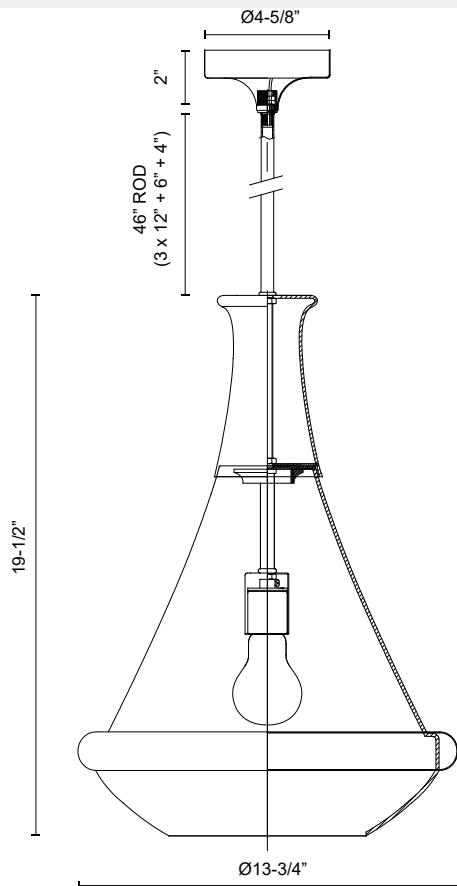

MARCEL PD361014

FIXTURE DIMENSIONS	D13-3/4" x H19-1/2"
LAMP TYPE	E26
MAX WATTAGE	60W
BULB QTY	1
BULBS INCLUDED	No
VOLTAGE	120V
GLASS DETAILS	Clear Glass
MATERIAL	Brass; Steel;
ROD LENGTH	46" Max (3x12" + 1x6" + 1x4")
DIAMETER OF ROD	1/2"
WIRE LENGTH	144"
MINIMUM HANG HEIGHT	26"
SLOPED CEILING ADAPTABLE	Yes, Up to 45 Degrees
LOCATION	Dry
CANOPY DIMENSIONS	D4-5/8" x H2"
BRAND	Alora

[D - Diameter, L - Length, W - Width, H - Height, E - Extension]

AVAILABLE FINISHES:

PD361014MB
Matte Black

*For complete warranty terms, please visit: www.aloralighting.com/warranty

WWW.ALORALIGHTING.COM