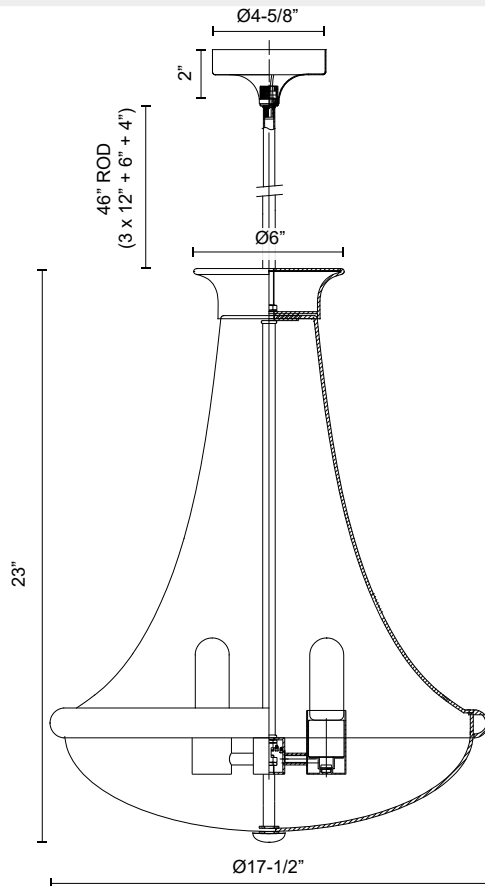

MARCEL PD361018

FIXTURE DIMENSIONS	D17-1/2" x H23"
LAMP TYPE	E26
MAX WATTAGE	60W
BULB QTY	4
BULBS INCLUDED	No
VOLTAGE	120V
GLASS DETAILS	Clear Glass
MATERIAL	Brass; Steel;
ROD LENGTH	46" Max (3x12" + 1x6" + 1x4")
DIAMETER OF ROD	1/2"
WIRE LENGTH	144"
MINIMUM HANG HEIGHT	30"
SLOPED CEILING ADAPTABLE	Yes, Up to 45 Degrees
LOCATION	Dry
CANOPY DIMENSIONS	D4-5/8" x H2"
BRAND	Alora

[D - Diameter, L - Length, W - Width, H - Height, E - Extension]

AVAILABLE FINISHES:

PD361018PN
Polished Nickel

PD361018VB
Vintage Brass

*For complete warranty terms, please visit: www.aloralighting.com/warranty