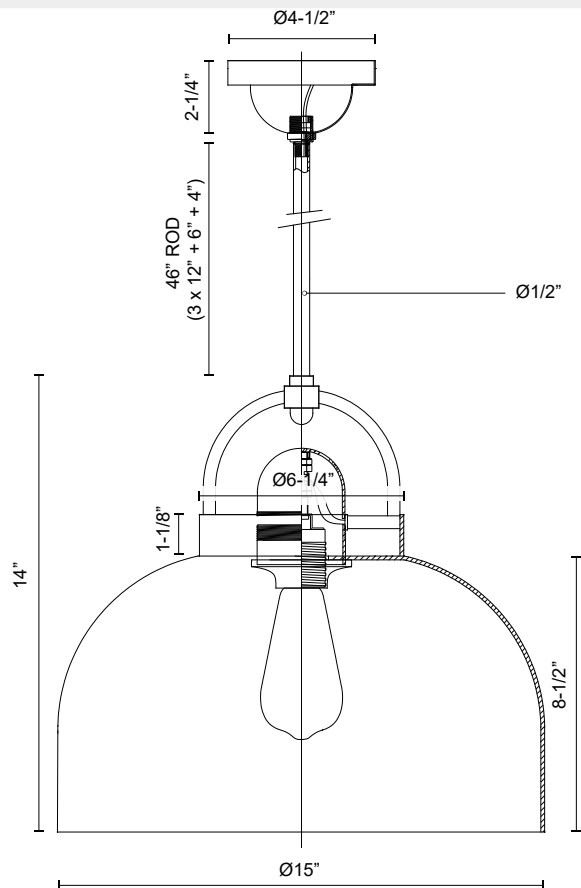

LANCASTER PD361101

FIXTURE DIMENSIONS	D15" x H14"
LAMP TYPE	E26
MAX WATTAGE	100W
BULB QTY	1
BULBS INCLUDED	No
VOLTAGE	120V
GLASS DETAILS	Clear Glass
MATERIAL	Brass; Steel;
ROD LENGTH	46" Max (3x12" + 1x6" + 1x4")
DIAMETER OF ROD	1/2"
WIRE LENGTH	144"
MINIMUM HANG HEIGHT	22"
SLOPED CEILING ADAPTABLE	Yes, Up to 45 Degrees
LOCATION	Dry
CANOPY DIMENSIONS	D4-1/2" x H2-1/4"
PACKAGE SIZE	L19-1/4" x W19-1/4" x H14-1/4"
BRAND	Alora

[D - Diameter, L - Length, W - Width, H - Height, E - Extension]

AVAILABLE FINISHES:

PD361101BB
Brushed Brass

*For complete warranty terms, please visit: www.aloralighting.com/warranty

WWW.ALORALIGHTING.COM