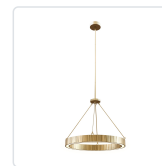

KENSINGTON PD361230UB

LIGHT SOURCE	LED with DC Driver
FIXTURE DIMENSIONS	D30" x H25-1/4"
WATTAGE	68W
TOTAL LUMENS	4975lm
DELIVERED LUMENS	2520lm*
VOLTAGE	120V
COLOR TEMPERATURE	2700K
CRI (RA)	90CRI
DIMMABLE	Yes, TRIAC/ELV Dimmer (Not Included)
DIFFUSER DETAILS	Frosted Acrylic
ROD LENGTH	46" Max (3x12" + 1x6" + 1x4")
DIAMETER OF ROD	3/4"
WIRE LENGTH	144"
LOCATION	Dry
BARCODE	UPC 691759060584
FINISH OPTION(S)	Urban Bronze
MATERIAL	Steel
PACKAGE SIZE	L33" x W33" x H7"
PACKAGE WEIGHT	50 lbs
MINIMUM HANG HEIGHT	32"
SLOPED CEILING ADAPTABLE	Yes, Up to 45 Degrees
CEC TITLE 24 JA8	Yes, JA8-18
CANOPY DIMENSIONS	D6-1/2" x H2"

[D - Diameter, L - Length, W - Width, H - Height, E - Extension]

AVAILABLE FINISHES:

PD361230UB

Urban Bronze

PD361230VB

Vintage Brass

*For complete warranty terms, please visit: www.aloralighting.com/warranty