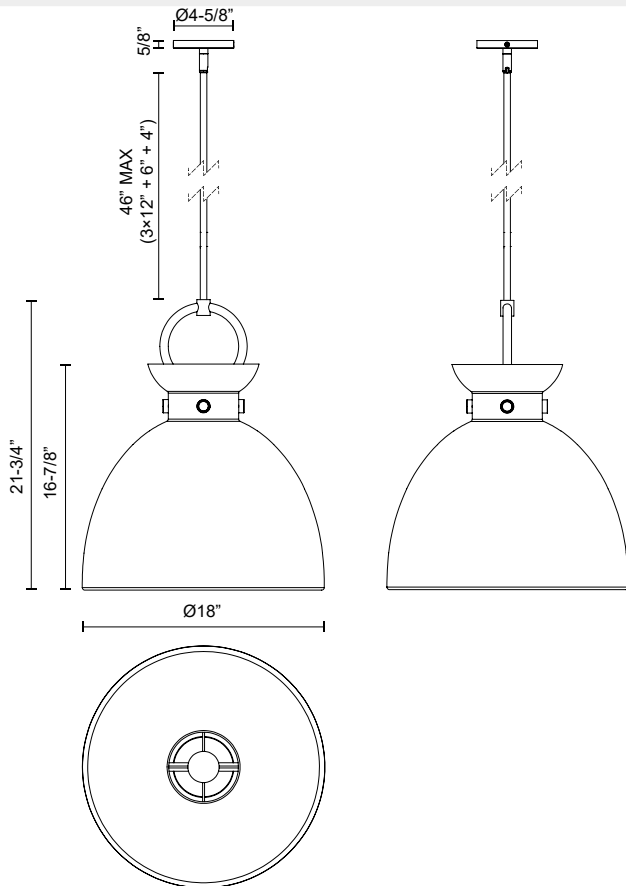

alora mood

P. 1.855.855.8926

CANADA: 19054 28TH Avenue Surrey - BC V3Z 6M3

USA: 3035 E. Lone Mountain Rd - Las Vegas, NV, 89081

WALDO PD411318

FIXTURE DIMENSIONS	D18" x H21-3/4"
LAMP TYPE	E26
MAX WATTAGE	60W
BULB QTY	1
BULBS INCLUDED	No
VOLTAGE	120V
MATERIAL	Steel
ROD LENGTH	46" Max (3x12" + 1x6" + 1x4")
MINIMUM HANG HEIGHT	30"
SLOPED CEILING ADAPTABLE	Yes, Up to 45 Degrees
LOCATION	Dry
CANOPY DIMENSIONS	D4-5/8" x H5/8"
PAINT FINISH	AG01; MB01;

[D - Diameter, L - Length, W - Width, H - Height, E - Extension]

AVAILABLE FINISHES:

PD411318AG
Aged Gold

PD411318MBAG
Matte Black/Aged
Gold

PD411318AGMB
Aged Gold/Matte
Black

*For complete warranty terms, please visit: www.aloralighting.com/warranty