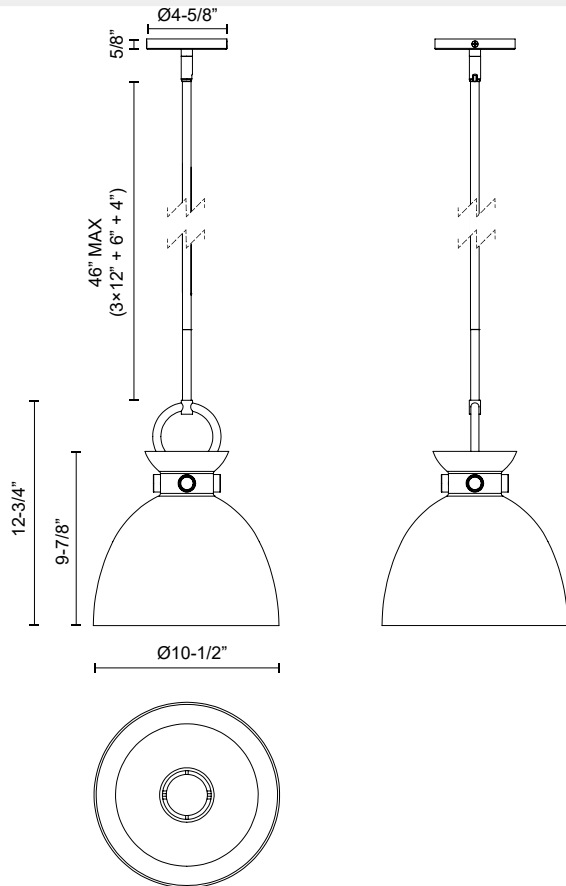

## WALDO PD411811

FIXTURE DIMENSIONS	D10-1/2" x H12-3/4"
LAMP TYPE	E26
MAX WATTAGE	60W
BULB QTY	1
BULBS INCLUDED	No
VOLTAGE	120V
MATERIAL	Steel
GLASS DETAILS	Clear Glass, Glossy Opal Glass or Smoked Glass
ROD LENGTH	46" Max (3x12" + 1x6" + 1x4")
MINIMUM HANG HEIGHT	20"
SLOPED CEILING ADAPTABLE	Yes, Up to 45 Degrees
LOCATION	Dry
CANOPY DIMENSIONS	D4-5/8" x H5/8"
PAINT FINISH	AG01; MB01;

[ D - Diameter, L - Length, W - Width, H - Height, E - Extension ]