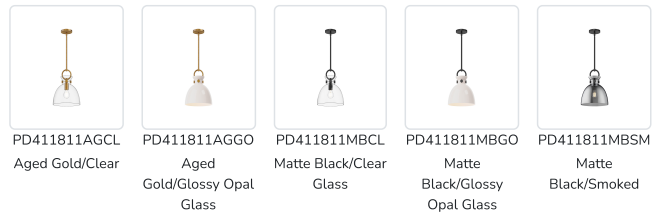

AVAILABLE FINISHES:

*For complete warranty terms, please visit: www.aloralighting.com/warranty

WWW.ALORAMOOD.COM

© 2023 KUZCO LIGHTING. ALL RIGHTS RESERVED.