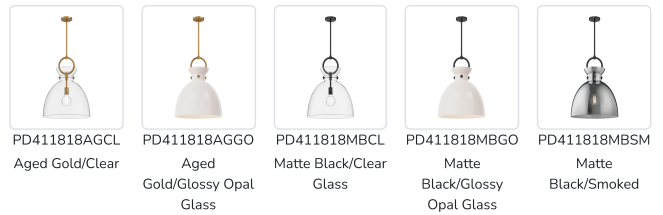

alora mood

P. 1.855.855.8926

CANADA: 19054 28TH Avenue Surrey - BC V3Z 6M3

USA: 3035 E. Lone Mountain Rd - Las Vegas, NV, 89081

WALDO PD411818

FIXTURE DIMENSIONS	D18" x H21-3/4"
LAMP TYPE	E26
MAX WATTAGE	60W
BULB QTY	1
BULBS INCLUDED	No
VOLTAGE	120V
MATERIAL	Steel
GLASS DETAILS	Clear Glass, Glossy Opal Glass or Smoked Glass
ROD LENGTH	46" Max (3x12" + 1x6" + 1x4")
MINIMUM HANG HEIGHT	30"
SLOPED CEILING ADAPTABLE	Yes, Up to 45 Degrees
LOCATION	Dry
CANOPY DIMENSIONS	D4-5/8" x H5/8"
PAINT FINISH	AG01; MB01;

[D - Diameter, L - Length, W - Width, H - Height, E - Extension]

AVAILABLE FINISHES:

PD411818AGCL Aged Gold/Clear
 PD411818AGGO Aged Gold/Glossy Opal Glass
 PD411818MBCL Matte Black/Clear Glass
 PD411818MBGO Matte Black/Glossy Opal Glass
 PD411818MBSM Matte Black/Smoked Glass