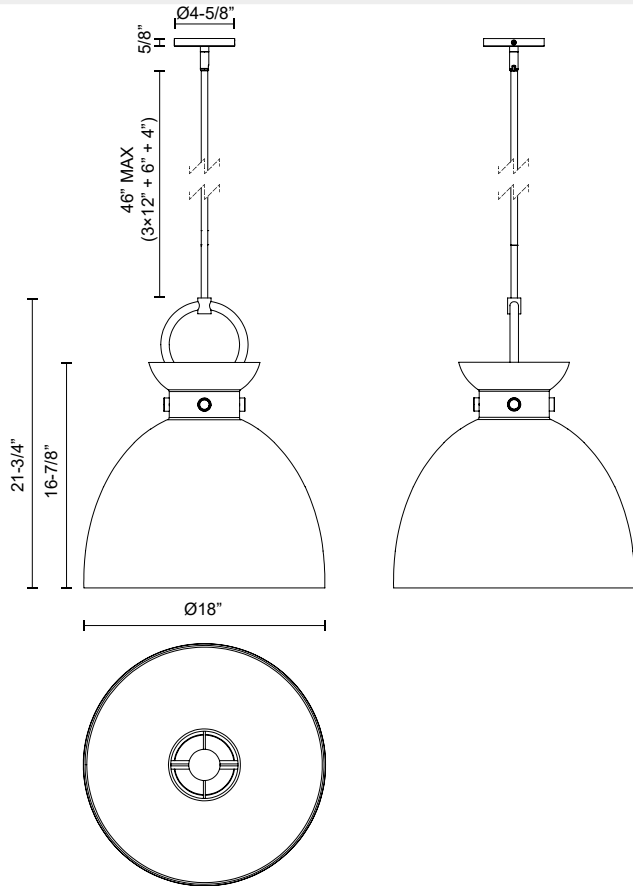

WWW.ALORAMOOD.COM

© 2023 KUZCO LIGHTING. ALL RIGHTS RESERVED.