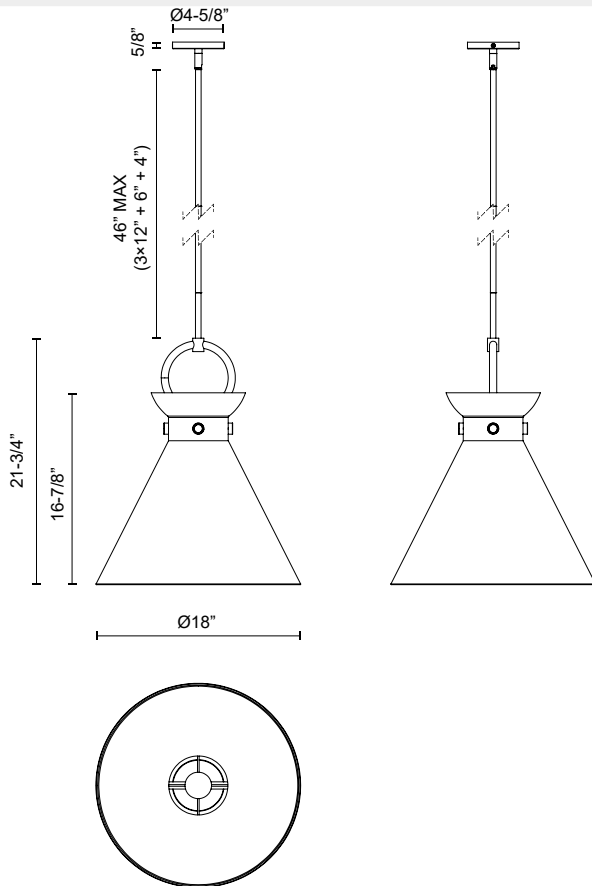

alora mood

P. 1.855.855.8926

CANADA: 19054 28TH Avenue Surrey - BC V3Z 6M3

USA: 3035 E. Lone Mountain Rd - Las Vegas, NV, 89081

EMERSON PD412018

FIXTURE DIMENSIONS	D18" x H21-3/4"
LAMP TYPE	E26
MAX WATTAGE	60W
BULB QTY	1
BULBS INCLUDED	No
VOLTAGE	120V
MATERIAL	Steel
ROD LENGTH	46" Max (3x12" + 1x6" + 1x4")
MINIMUM HANG HEIGHT	30"
SLOPED CEILING ADAPTABLE	Yes, Up to 45 Degrees
LOCATION	Dry
CANOPY DIMENSIONS	D4-5/8" x H5/8"
PAINT FINISH	AG01; MB01;

[D - Diameter, L - Length, W - Width, H - Height, E - Extension]

AVAILABLE FINISHES:

PD412018AG
Aged Gold

PD412018AGMB
Aged Gold/Matte
Black

PD412018MBAG
Matte Black/Aged
Gold

*For complete warranty terms, please visit: www.aloralighting.com/warranty