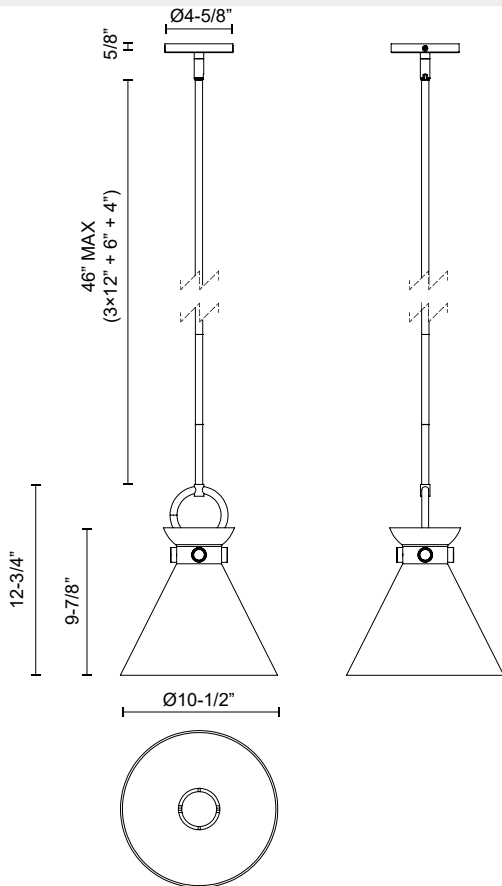

alora mood

P. 1.855.855.8926

CANADA: 19054 28TH Avenue Surrey - BC V3Z 6M3

USA: 3035 E. Lone Mountain Rd - Las Vegas, NV, 89081

EMERSON PD412511

FIXTURE DIMENSIONS	D10-1/2" x H12-3/4"
LAMP TYPE	E26
MAX WATTAGE	60W
BULB QTY	1
BULBS INCLUDED	No
VOLTAGE	120V
MATERIAL	Steel
GLASS DETAILS	Clear Glass, Glossy Opal Glass or Smoked Glass
ROD LENGTH	46" Max (3x12" + 1x6" + 1x4")
MINIMUM HANG HEIGHT	20"
SLOPED CEILING ADAPTABLE	Yes, Up to 45 Degrees
LOCATION	Dry
CANOPY DIMENSIONS	D4-5/8" x H5/8"
PAINT FINISH	AG01; MB01;

[D - Diameter, L - Length, W - Width, H - Height, E - Extension]

AVAILABLE FINISHES:

*For complete warranty terms, please visit: www.aloralighting.com/warranty

WWW.ALORAMOOD.COM

© 2023 KUZCO LIGHTING. ALL RIGHTS RESERVED.