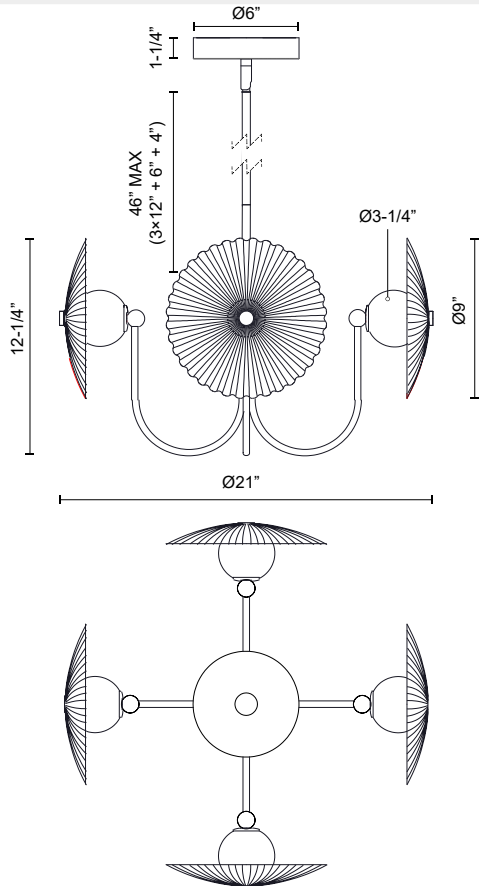

alora mood

P. 1.855.855.8926

CANADA: 19054 28TH Avenue Surrey - BC V3Z 6M3

USA: 3035 E. Lone Mountain Rd - Las Vegas, NV, 89081

HERA PD417904

FIXTURE DIMENSIONS	D21" x H12-1/4"
LIGHT SOURCE	LED with DC Driver
WATTAGE	20W
TOTAL LUMENS	1910lm
DELIVERED LUMENS	BGCR-1680lm*; MBCR-1580lm*;
VOLTAGE	120V
COLOR TEMPERATURE	3000K
CRI (RA)	90CRI
DIMMABLE	Yes, TRIAC or ELV Dimmer (Not Included)
GLASS DETAILS	Clear Ribbed Glass + Matte Opal Glass Ball
MATERIAL	Aluminum + Steel
ROD LENGTH	46" Max (3x12" + 1x6" + 1x4")
MINIMUM HANG HEIGHT	20"
SLOPED CEILING ADAPTABLE	Yes, Up to 45 Degrees
LOCATION	Dry
CANOPY DIMENSIONS	D6" x H1-1/4"
CEC TITLE 24 JA8	Yes, JA8-2022
PAINT FINISH	BG01; MB01;

[D - Diameter, L - Length, W - Width, H - Height, E - Extension]

AVAILABLE FINISHES:

PD417904BGCR
Brushed
Gold/Clear Ribbed
Glass

PD417904MBCR
Matte Black/Clear
Ribbed Glass

*For complete warranty terms, please visit: www.aloralighting.com/warranty