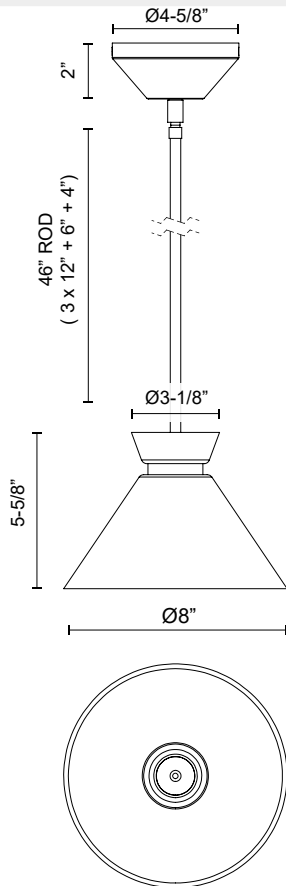

HALSTON PD470108

FIXTURE DIMENSIONS	D8" x H5-5/8"
LAMP TYPE	E12
MAX WATTAGE	40W
BULB QTY	1
BULBS INCLUDED	No
VOLTAGE	120V
GLASS DETAILS	Glossy Opal Glass
MATERIAL	Glass; Steel;
ROD LENGTH	46" Max (3x12" + 1x6" + 1x4")
DIAMETER OF ROD	3/8"
WIRE LENGTH	60"
MINIMUM HANG HEIGHT	12"
SLOPED CEILING ADAPTABLE	Yes, Up to 45 Degrees
LOCATION	Dry
CANOPY DIMENSIONS	D4-5/8" x H2"
PAINT FINISH	BG01; MB01;

[D - Diameter, L - Length, W - Width, H - Height, E - Extension]

AVAILABLE FINISHES:

PD470108BBGO
Brushed
Gold/Glossy Opal
Glass

PD470108MBGO
Glossy Opal
Glass/Matte Black

*For complete warranty terms, please visit: www.aloralighting.com/warranty