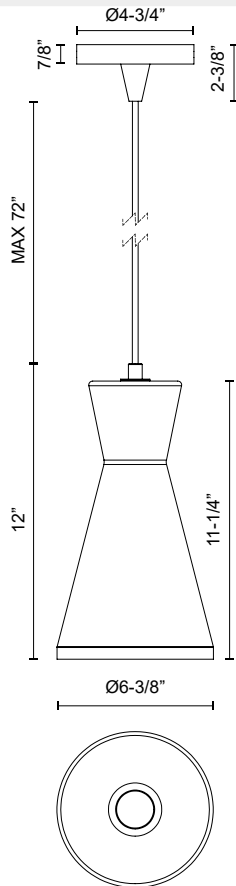

alora mood

P. 1.855.855.8926

CANADA: 19054 28TH Avenue Surrey - BC V3Z 6M3

USA: 3035 E. Lone Mountain Rd - Las Vegas, NV, 89081

BETTY PD473706

FIXTURE DIMENSIONS	D6-3/8" x H12"
LAMP TYPE	E26
MAX WATTAGE	60W
BULB QTY	1
BULBS INCLUDED	No
VOLTAGE	120V
MATERIAL	Steel
GLASS DETAILS	Matte Opal Glass
WIRE LENGTH	72" Max
MINIMUM HANG HEIGHT	16"
SLOPED CEILING ADAPTABLE	Yes
LOCATION	Dry
CANOPY DIMENSIONS	D4-3/4" x H2-3/8"
PAINT FINISH	AG01; MB01;

[D - Diameter, L - Length, W - Width, H - Height, E - Extension]

AVAILABLE FINISHES:

PD473706AGOP
Aged Gold/Opal
Glass

PD473706MBOP
Matte Black/Opal
Glass

*For complete warranty terms, please visit: www.aloralighting.com/warranty