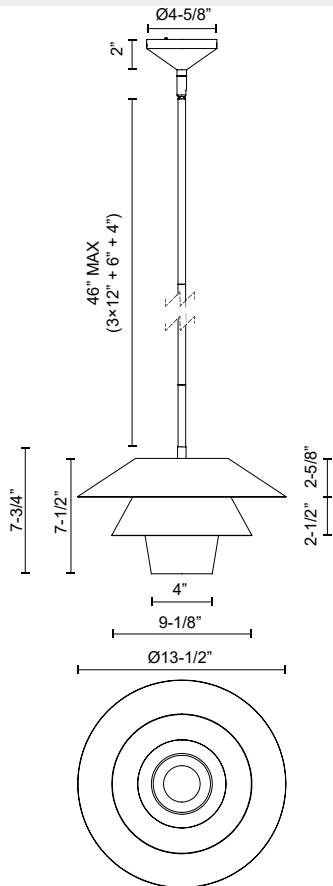

## TETSU PD475113

FIXTURE DIMENSIONS	D13-1/2" x H7-3/4"
LAMP TYPE	E26
MAX WATTAGE	60W
BULB QTY	1
BULBS INCLUDED	No
VOLTAGE	120V
MATERIAL	Steel
GLASS DETAILS	Clear Glass
ROD LENGTH	46" Max (3x12" + 1x6" + 1x4")
MINIMUM HANG HEIGHT	16"
SLOPED CEILING ADAPTABLE	Yes, Up to 45 Degrees
LOCATION	Dry
CANOPY DIMENSIONS	D4-5/8" x H2"
PAINT FINISH	BG01; MB01;

[ D - Diameter, L - Length, W - Width, H - Height, E - Extension ]

### AVAILABLE FINISHES:

PD475113BGCL  
Brushed  
Gold/Clear Glass

PD475113MBCL  
Matte Black/Clear  
Glass

\*For complete warranty terms, please visit: [www.aloralighting.com/warranty](http://www.aloralighting.com/warranty)