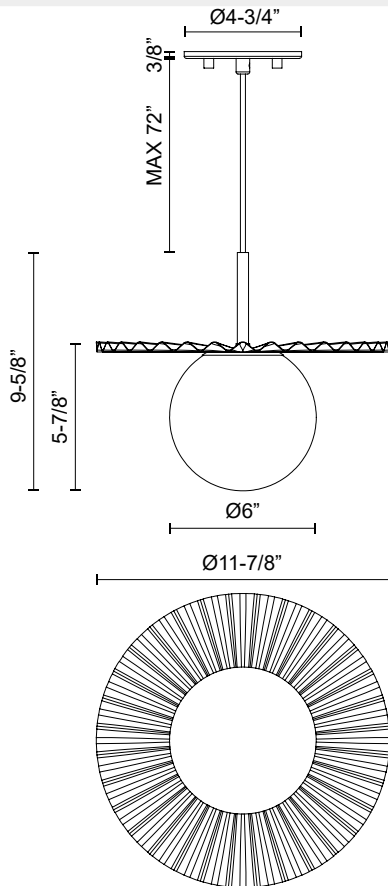

alora mood

P. 1.855.855.8926

CANADA: 19054 28TH Avenue Surrey - BC V3Z 6M3

USA: 3035 E. Lone Mountain Rd - Las Vegas, NV, 89081

PLUME PD501212

FIXTURE DIMENSIONS	D11-7/8" x H9-5/8"
LAMP TYPE	E26
MAX WATTAGE	60W
BULB QTY	1
BULBS INCLUDED	No
VOLTAGE	120V
GLASS DETAILS	Opal Glass
MATERIAL	Glass; Steel;
WIRE LENGTH	72"
MINIMUM HANG HEIGHT	12"
SLOPED CEILING ADAPTABLE	Yes
LOCATION	Dry
CANOPY DIMENSIONS	D4-3/4" x H3/8"
PAINT FINISH	BG01; MB01;

[D - Diameter, L - Length, W - Width, H - Height, E - Extension]

AVAILABLE FINISHES:

PD501212BGOP
Brushed
Gold/Opal Matte
Glass

PD501212MBOP
Matte Black/Opal
Matte Glass

*For complete warranty terms, please visit: www.aloralighting.com/warranty