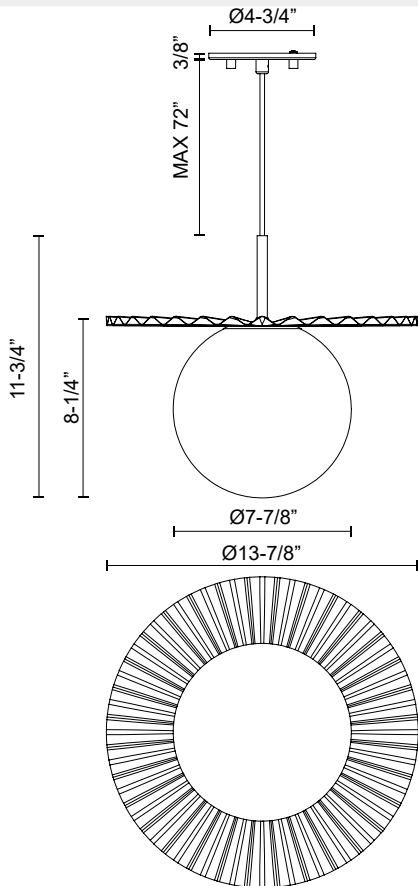

## PLUME PD501214

FIXTURE DIMENSIONS	D13-7/8" x H11-3/4"
LAMP TYPE	E26
MAX WATTAGE	60W
BULB QTY	1
BULBS INCLUDED	No
VOLTAGE	120V
GLASS DETAILS	Opal Glass
MATERIAL	Glass; Steel;
WIRE LENGTH	72"
MINIMUM HANG HEIGHT	15"
SLOPED CEILING ADAPTABLE	Yes
LOCATION	Dry
CANOPY DIMENSIONS	D4-3/4" x H3/8"
PAINT FINISH	BG01; MB01;

[ D - Diameter, L - Length, W - Width, H - Height, E - Extension ]