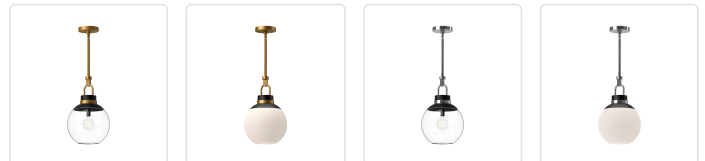

COPPERFIELD PD520512

FIXTURE DIMENSIONS	D11-7/8" x H18-3/8"
LAMP TYPE	E26
MAX WATTAGE	60W
BULB QTY	1
BULBS INCLUDED	No
VOLTAGE	120V
GLASS DETAILS	Clear Glass or Opal Glass
MATERIAL	Aluminum; Glass; Steel;
ROD LENGTH	46" Max (3x12" + 1x6" + 1x4")
DIAMETER OF ROD	3/4"
WIRE LENGTH	60"
MINIMUM HANG HEIGHT	26"
SLOPED CEILING ADAPTABLE	Yes, Up to 45 Degrees
LOCATION	Dry
CANOPY DIMENSIONS	D5-3/4"x H1"
PAINT FINISH	AG01; CH01;

[D - Diameter, L - Length, W - Width, H - Height, E - Extension]

AVAILABLE FINISHES:

PD520512AGCL Aged Gold/Clear Glass
 PD520512AGOP Aged Gold/Opal Matte Glass
 PD520512CHCL Chrome/Clear Glass
 PD520512CHOP Chrome/Opal Matte Glass