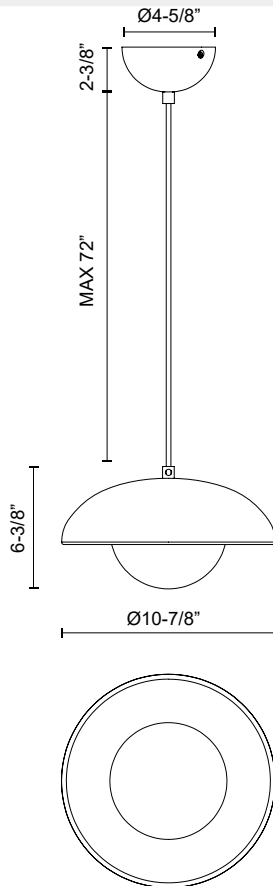

WWW.ALORAMOOD.COM

© 2022 KUZCO LIGHTING. ALL RIGHTS RESERVED.