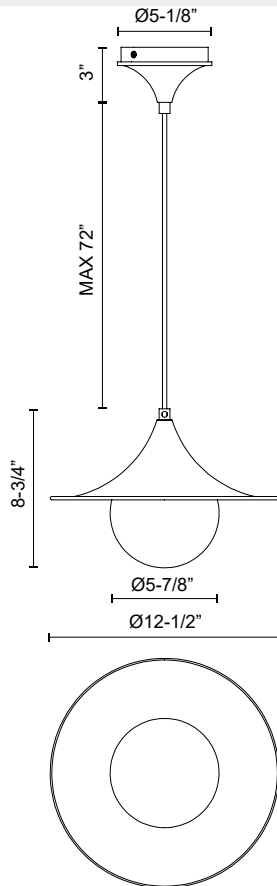

WWW.ALORAMOOD.COM

© 2022 KUZCO LIGHTING. ALL RIGHTS RESERVED.