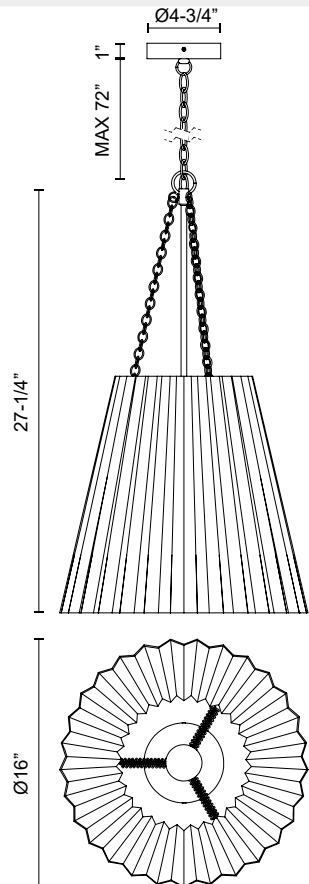

alora mood

P. 1.855.855.8926

CANADA: 19054 28TH Avenue Surrey - BC V3Z 6M3

USA: 3035 E. Lone Mountain Rd - Las Vegas, NV, 89081

PLISSE PD528116

FIXTURE DIMENSIONS	D16" x H27-1/4"
LAMP TYPE	E26
MAX WATTAGE	60W
BULB QTY	1
BULBS INCLUDED	No
VOLTAGE	120V
SHADE DIMENSIONS	D16" x H15-1/8"
MATERIAL	Steel
WIRE LENGTH	84"
MINIMUM HANG HEIGHT	34"
SLOPED CEILING ADAPTABLE	Yes
LOCATION	Dry
CANOPY DIMENSIONS	D4-3/4" x H1"
PAINT FINISH	AG01; MB01;

[D - Diameter, L - Length, W - Width, H - Height, E - Extension]

AVAILABLE FINISHES:

PD528116AG
Aged Gold

PD528116MB
Matte Black

*For complete warranty terms, please visit: www.aloralighting.com/warranty

WWW.ALORAMOOD.COM