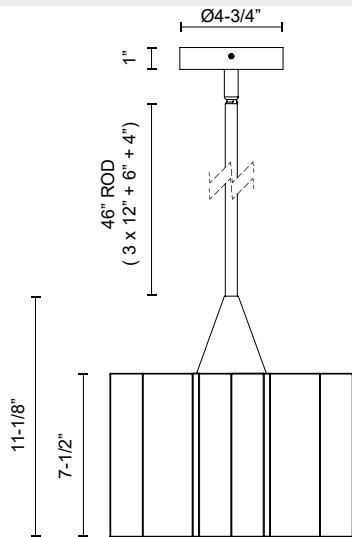

alora mood

P. 1.855.855.8926

CANADA: 19054 28TH Avenue Surrey - BC V3Z 6M3

USA: 3035 E. Lone Mountain Rd - Las Vegas, NV, 89081

PLISSE PD528412

FIXTURE DIMENSIONS	D11-5/8" x H11-1/8"
LAMP TYPE	E26
MAX WATTAGE	60W
BULB QTY	1
BULBS INCLUDED	No
VOLTAGE	120V
SHADE DIMENSIONS	D11-5/8" x H7-1/2"
MATERIAL	Steel
ROD LENGTH	46" Max (3x12" + 1x6" + 1x4")
DIAMETER OF ROD	1/2"
WIRE LENGTH	60"
MINIMUM HANG HEIGHT	18"
SLOPED CEILING ADAPTABLE	Yes, Up to 45 Degrees
LOCATION	Dry
CANOPY DIMENSIONS	D4-3/4" x H1"
BRAND	Alora Mood

[D - Diameter, L - Length, W - Width, H - Height, E - Extension]

AVAILABLE FINISHES:

PD528412AG
Aged Gold

PD528412MB
Matte Black

*For complete warranty terms, please visit: www.aloralighting.com/warranty

WWW.ALORAMOOD.COM