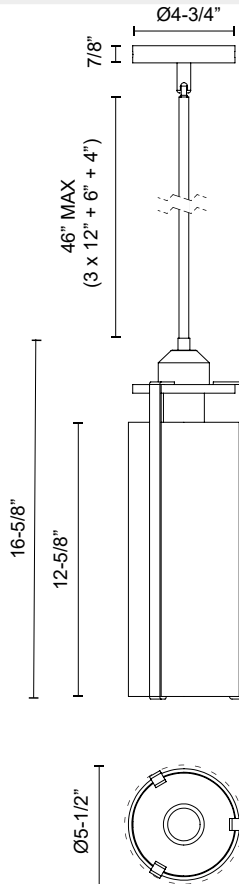

alora mood

P. 1.855.855.8926

CANADA: 19054 28TH Avenue Surrey - BC V3Z 6M3

USA: 3035 E. Lone Mountain Rd - Las Vegas, NV, 89081

BELMONT PD536005

FIXTURE DIMENSIONS	D5-1/2" x H16-5/8"
LAMP TYPE	E26
MAX WATTAGE	60W
BULB QTY	1
BULBS INCLUDED	No
VOLTAGE	120V
GLASS DETAILS	Clear Water Glass
MATERIAL	Aluminum; Glass; Steel;
ROD LENGTH	46" Max (3x12" + 1x6" + 1x4")
DIAMETER OF ROD	1/2"
WIRE LENGTH	60"
MINIMUM HANG HEIGHT	20"
SLOPED CEILING ADAPTABLE	Yes, Up to 45 Degrees
LOCATION	Dry
CANOPY DIMENSIONS	D4-3/4" x H7/8"
PAINT FINISH	AG01; MB01;

[D - Diameter, L - Length, W - Width, H - Height, E - Extension]

AVAILABLE FINISHES:

PD536005AGWC

Aged Gold/Clear
Water Glass

PD536005MBWC

Clear Water
Glass/Matte Black

*For complete warranty terms, please visit: www.aloralighting.com/warranty