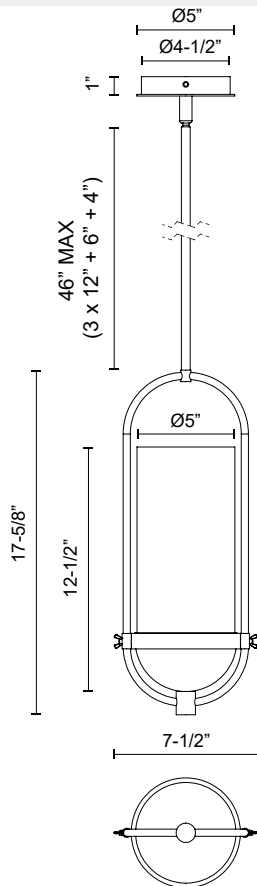

alora mood

P. 1.855.855.8926

CANADA: 19054 28TH Avenue Surrey - BC V3Z 6M3

USA: 3035 E. Lone Mountain Rd - Las Vegas, NV, 89081

CYRUS PD539018

FIXTURE DIMENSIONS	L7-1/2" x W5" x H17-5/8"
LAMP TYPE	E26
MAX WATTAGE	60W
BULB QTY	1
BULBS INCLUDED	No
VOLTAGE	120V
GLASS DETAILS	Clear Glass
MATERIAL	Glass; Steel;
ROD LENGTH	46" Max (3x12" + 1x6" + 1x4")
DIAMETER OF ROD	1/2"
WIRE LENGTH	60"
MINIMUM HANG HEIGHT	25"
SLOPED CEILING ADAPTABLE	Yes, Up to 45 Degrees
LOCATION	Dry
CANOPY DIMENSIONS	D5" x H1"
BRAND	Alora Mood

[D - Diameter, L - Length, W - Width, H - Height, E - Extension]

AVAILABLE FINISHES:

PD539018AGCL

Aged Gold/Clear
Glass

PD539018MBCL

Clear Glass/Matte
Black

*For complete warranty terms, please visit: www.aloralighting.com/warranty