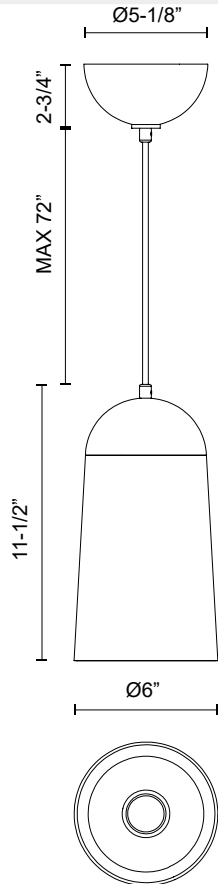

alora mood

P. 1.855.855.8926

CANADA: 19054 28TH Avenue Surrey - BC V3Z 6M3

USA: 3035 E. Lone Mountain Rd - Las Vegas, NV, 89081

EMIL PD542207

FIXTURE DIMENSIONS	D6" x H11-1/2"
LAMP TYPE	E26
MAX WATTAGE	60W
BULB QTY	1
BULBS INCLUDED	No
VOLTAGE	120V
GLASS DETAILS	Clear Glass
MATERIAL	Glass; Steel; Wood;
WIRE LENGTH	72"
MINIMUM HANG HEIGHT	16"
SLOPED CEILING ADAPTABLE	Yes
LOCATION	Dry
CANOPY DIMENSIONS	D5-1/8" x H2-3/4"
PAINT FINISH	AG01; MB01; WH01; WK01;

[D - Diameter, L - Length, W - Width, H - Height, E - Extension]

AVAILABLE FINISHES:

PD542207AGWT
Aged
Gold/Walnut

PD542207MBWT
Matte
Black/Walnut

PD542207WHWK
White/White Oak

*For complete warranty terms, please visit: www.aloralighting.com/warranty