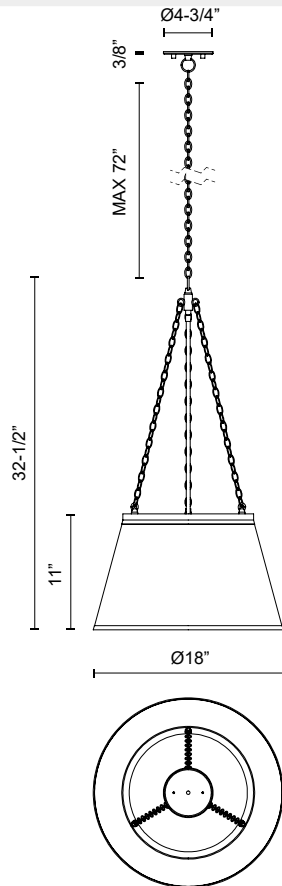

alora mood

P. 1.855.855.8926

CANADA: 19054 28TH Avenue Surrey - BC V3Z 6M3

USA: 3035 E. Lone Mountain Rd - Las Vegas, NV, 89081

SPEAKEASY PD544517

FIXTURE DIMENSIONS	D18" x H32-1/2"
LAMP TYPE	E26
MAX WATTAGE	60W
BULB QTY	1
BULBS INCLUDED	No
VOLTAGE	120V
SHADE DIMENSIONS	D18" x H10-1/2"
MATERIAL	Linen; Steel;
WIRE LENGTH	84"
MINIMUM HANG HEIGHT	36"
SLOPED CEILING ADAPTABLE	Yes
LOCATION	Dry
CANOPY DIMENSIONS	D4-3/4" x H3/8"
PAINT FINISH	AG01; MB01;

[D - Diameter, L - Length, W - Width, H - Height, E - Extension]

AVAILABLE FINISHES:

PD544517AGWL
Aged Gold/White
Linen

PD544517MBWL
Matte
Black/White Linen

*For complete warranty terms, please visit: www.aloralighting.com/warranty