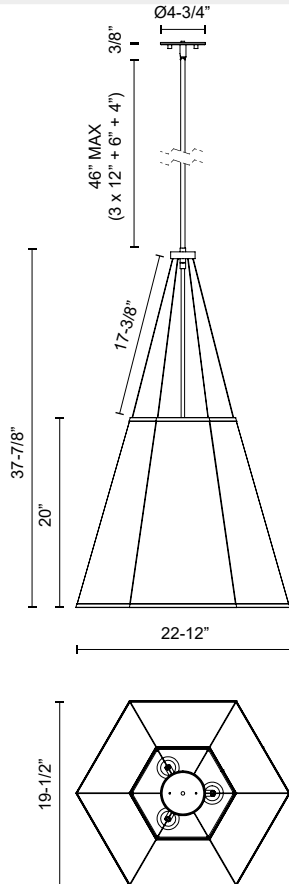

alora mood

P. 1.855.855.8926

CANADA: 19054 28TH Avenue Surrey - BC V3Z 6M3

USA: 3035 E. Lone Mountain Rd - Las Vegas, NV, 89081

MANILA PD545622

FIXTURE DIMENSIONS	L22-1/2" x W19-1/2" x H37-7/8"
LAMP TYPE	E26
MAX WATTAGE	40W
BULB QTY	3
BULBS INCLUDED	No
VOLTAGE	120V
SHADE DIMENSIONS	L22-1/2" x W19-1/2" x H20"
MATERIAL	Linen; Steel;
ROD LENGTH	46" Max (3x12" + 1x6" + 1x4")
DIAMETER OF ROD	1/2"
WIRE LENGTH	60"
MINIMUM HANG HEIGHT	44"
SLOPED CEILING ADAPTABLE	Yes, Up to 45 Degrees
LOCATION	Dry
CANOPY DIMENSIONS	D4-3/4" x H3/8"
PAINT FINISH	AG01; MB01;

[D - Diameter, L - Length, W - Width, H - Height, E - Extension]

AVAILABLE FINISHES:

PD545622MBWL
Matte
Black/White Linen

PD545622AGWL
Aged Gold/White
Linen

*For complete warranty terms, please visit: www.aloralighting.com/warranty