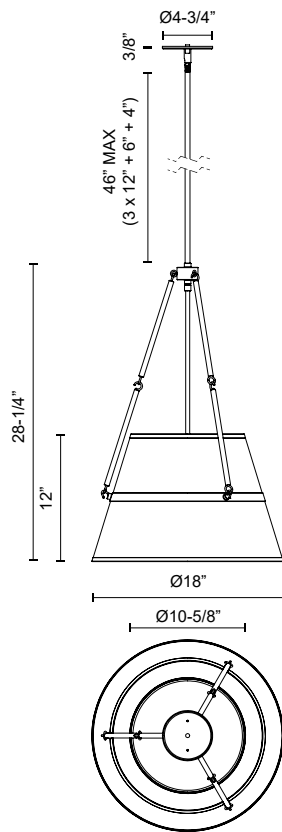

alora mood

P. 1.855.855.8926

CANADA: 102-19028 27th Ave. - Surrey, BC V3Z 5T1

USA: 3035 E. Lone Mountain Rd - Las Vegas, NV, 89081

OLIVER PD546719AGWL

FIXTURE DIMENSIONS	D18" x H28-1/4"
LAMP TYPE	E26
MAX WATTAGE	60W
BULB QTY	1
BULBS INCLUDED	No
RECOMMENDED BULB TYPE	A19
VOLTAGE	120V
SHADE DIMENSIONS	D18" x H12"
MATERIAL	Linen; Steel;
ROD LENGTH	46" Max (3x12" + 1x6" + 1x4")
DIAMETER OF ROD	1/2"
WIRE LENGTH	60"
MINIMUM HANG HEIGHT	35"
SLOPED CEILING ADAPTABLE	Yes, Up to 90 Degrees
LOCATION	Dry
BARCODE	UPC 69175907508
CANOPY DIMENSIONS	D4-3/4" x H3/8"
FINISH OPTION(S)	Aged Gold; WHITE LINEN;
BRAND	Alora Mood

[D - Diameter, L - Length, W - Width, H - Height, E - Extension]

AVAILABLE FINISHES:

PD546719AGWL

*For complete warranty terms, please visit: www.aloralighting.com/warranty