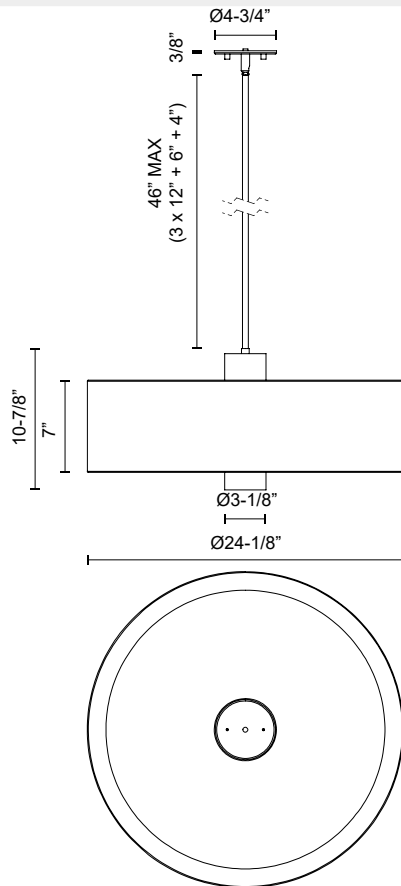

alora mood

P. 1.855.855.8926

CANADA: 19054 28TH Avenue Surrey - BC V3Z 6M3

USA: 3035 E. Lone Mountain Rd - Las Vegas, NV, 89081

THEO PD547924

FIXTURE DIMENSIONS	D24-1/8" x H10-7/8"
LAMP TYPE	E26
MAX WATTAGE	40W
BULB QTY	3
BULBS INCLUDED	No
VOLTAGE	120V
SHADE DIMENSIONS	D24-1/8" x H7"
MATERIAL	Linen; Steel;
ROD LENGTH	46" Max (3x12" + 1x6" + 1x4")
DIAMETER OF ROD	1/2"
WIRE LENGTH	60"
MINIMUM HANG HEIGHT	18"
SLOPED CEILING ADAPTABLE	Yes, Up to 45 Degrees
LOCATION	Dry
CANOPY DIMENSIONS	D4-3/4" x H3/8"
BRAND	Alora Mood

[D - Diameter, L - Length, W - Width, H - Height, E - Extension]

AVAILABLE FINISHES:

PD547924AGWL
Aged Gold/White
Linen

PD547924MBWL
Matte
Black/White Linen

*For complete warranty terms, please visit: www.aloralighting.com/warranty