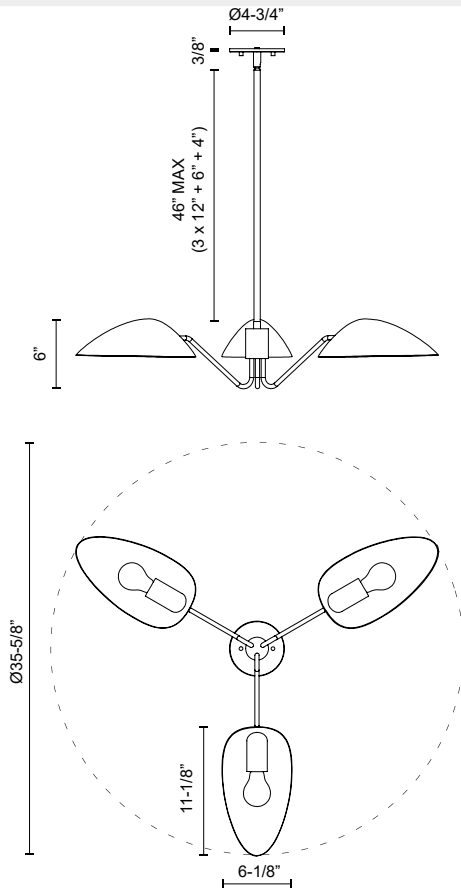

alora mood

P. 1.855.855.8926

CANADA: 19054 28TH Avenue Surrey - BC V3Z 6M3

USA: 3035 E. Lone Mountain Rd - Las Vegas, NV, 89081

OSCAR PD550336

FIXTURE DIMENSIONS	D35-5/8" x H6"
LAMP TYPE	E26
MAX WATTAGE	60W
BULB QTY	3
BULBS INCLUDED	No
VOLTAGE	120V
SHADE DIMENSIONS	L11-1/8" x W6-1/8" x H3-1/4"
MATERIAL	Aluminum; Steel;
ROD LENGTH	46" Max (3x12" + 1x6" + 1x4")
DIAMETER OF ROD	1/2"
WIRE LENGTH	60"
MINIMUM HANG HEIGHT	12"
SLOPED CEILING ADAPTABLE	Yes, Up to 45 Degrees
LOCATION	Dry
CANOPY DIMENSIONS	D4-3/4" x H3/8"
BRAND	Alora Mood

[D - Diameter, L - Length, W - Width, H - Height, E - Extension]

AVAILABLE FINISHES:

PD550336MBAG

Aged Gold/Matte
Black

PD550336WHAG

Aged Gold/White

*For complete warranty terms, please visit: www.aloralighting.com/warranty