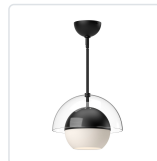

## LUCY PD568212

FIXTURE DIMENSIONS	D12" x H9-3/8"
LAMP TYPE	E26
MAX WATTAGE	60W
BULB QTY	1
BULBS INCLUDED	No
VOLTAGE	120V
GLASS DETAILS	Opal Glass
MATERIAL	Glass; Steel;
ROD LENGTH	46" Max (3x12" + 1x6" + 1x4")
DIAMETER OF ROD	1/2"
WIRE LENGTH	60"
MINIMUM HANG HEIGHT	18"
SLOPED CEILING ADAPTABLE	Yes, Up to 45 Degrees
LOCATION	Dry
CANOPY DIMENSIONS	D4-3/4" x H2-3/8"
BRAND	Alora Mood

### AVAILABLE FINISHES:

PD568212MBOP  
Matte Black/Opal  
Matte Glass

PD568212BGOP  
Brushed  
Gold/Opal Matte  
Glass

\*For complete warranty terms, please visit: [www.aloralighting.com/warranty](http://www.aloralighting.com/warranty)