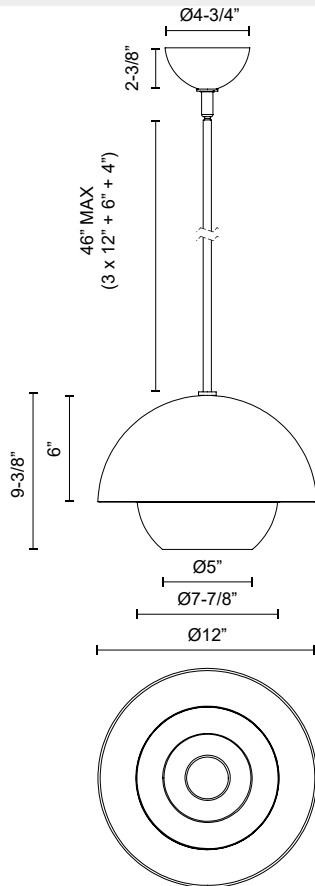

LUCY PD568212

FIXTURE DIMENSIONS	D12" x H9-3/8"
LAMP TYPE	E26
MAX WATTAGE	60W
BULB QTY	1
BULBS INCLUDED	No
VOLTAGE	120V
GLASS DETAILS	Opal Glass
MATERIAL	Glass; Steel;
ROD LENGTH	46" Max (3x12" + 1x6" + 1x4")
DIAMETER OF ROD	1/2"
WIRE LENGTH	60"
MINIMUM HANG HEIGHT	18"
SLOPED CEILING ADAPTABLE	Yes, Up to 45 Degrees
LOCATION	Dry
CANOPY DIMENSIONS	D4-3/4" x H2-3/8"
PAINT FINISH	BG01; MB01;

[D - Diameter, L - Length, W - Width, H - Height, E - Extension]

AVAILABLE FINISHES:

PD568212BGOP
Brushed
Gold/Opal Matte
Glass

PD568212MBOP
Matte Black/Opal
Matte Glass

*For complete warranty terms, please visit: www.aloralighting.com/warranty