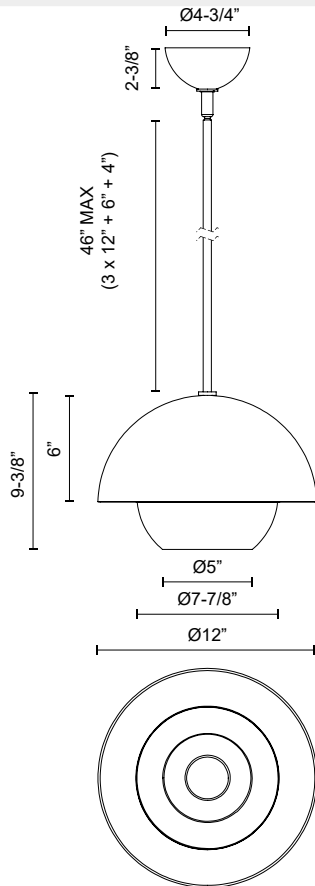

## LUCY PD568212

FIXTURE DIMENSIONS	D12" x H9-3/8"
LAMP TYPE	E26
MAX WATTAGE	60W
BULB QTY	1
BULBS INCLUDED	No
VOLTAGE	120V
GLASS DETAILS	Opal Glass
MATERIAL	Glass; Steel;
ROD LENGTH	46" Max (3x12" + 1x6" + 1x4")
DIAMETER OF ROD	1/2"
WIRE LENGTH	60"
MINIMUM HANG HEIGHT	18"
SLOPED CEILING ADAPTABLE	Yes, Up to 45 Degrees
LOCATION	Dry
CANOPY DIMENSIONS	D4-3/4" x H2-3/8"
BRAND	Alora Mood

[ D - Diameter, L - Length, W - Width, H - Height, E - Extension ]