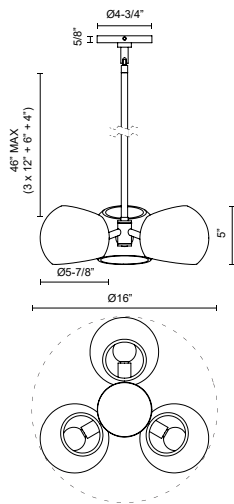

alora mood

P. 1.855.855.8926

CANADA: 19054 28TH Avenue Surrey - BC V3Z 6M3

USA: 3035 E. Lone Mountain Rd - Las Vegas, NV, 89081

WILLOW PD648315

Pendant Option

Semi Flush Mount Option

FIXTURE DIMENSIONS	D16" x H5"
LAMP TYPE	E12
MAX WATTAGE	60W
BULB QTY	3
BULBS INCLUDED	No
VOLTAGE	120V
MATERIAL	Steel
ROD LENGTH	46" Max (3x12" + 1x6" + 1x4")
DIAMETER OF ROD	5/8"
WIRE LENGTH	60"
MINIMUM HANG HEIGHT	6-1/4"
SLOPED CEILING ADAPTABLE	Yes, Up to 45 Degrees
LOCATION	Dry
CANOPY DIMENSIONS	D4-3/4" x H5/8"
PAINT FINISH	MB01

[D - Diameter, L - Length, W - Width, H - Height, E - Extension]

AVAILABLE FINISHES:

PD648315MB
Matte Black

*For complete warranty terms, please visit: www.aloralighting.com/warranty

WWW.ALORAMOOD.COM

© 2022 KUZCO LIGHTING. ALL RIGHTS RESERVED.