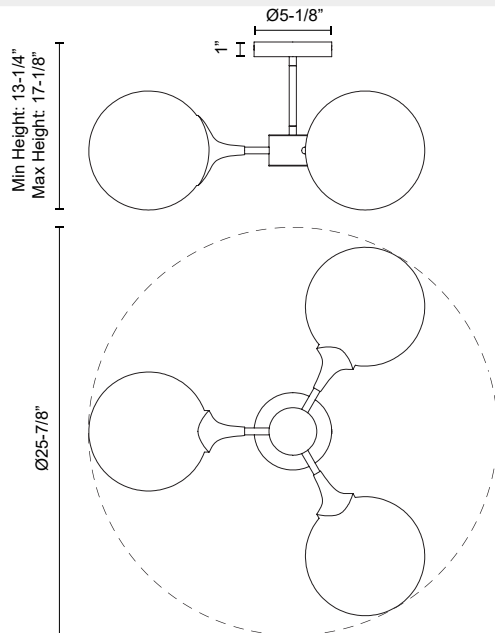

alora mood

P. 1.855.855.8926

CANADA: 19054 28TH Avenue Surrey - BC V3Z 6M3

USA: 3035 E. Lone Mountain Rd - Las Vegas, NV, 89081

NOUVEAU SF505326

FIXTURE DIMENSIONS	D25-7/8" x H17-1/8"
LAMP TYPE	E26
MAX WATTAGE	40W
BULB QTY	3
BULBS INCLUDED	No
VOLTAGE	120V
GLASS DETAILS	Opal Glass
MATERIAL	Glass; Steel;
ROD LENGTH	4"; 6"; Three Selection - 10";
DIAMETER OF ROD	1/2"
MINIMUM HANG HEIGHT	11-1/8"
LOCATION	Dry
CANOPY DIMENSIONS	D5-1/8" x H1"
PAINT FINISH	AG01; MB01;

[D - Diameter, L - Length, W - Width, H - Height, E - Extension]

AVAILABLE FINISHES:

SF505326AGOP

Aged Gold/Opal
Matte Glass

SF505326MBOP

Matte Black/Opal
Matte Glass

*For complete warranty terms, please visit: www.aloralighting.com/warranty

Rods Included	
10"	1
6"	1
4"	1
QUANTITY	1 1 1

WWW.ALORAMOOD.COM

© 2022 KUZCO LIGHTING. ALL RIGHTS RESERVED.