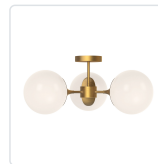

alora mood

P. 1.855.855.8926

CANADA: 19054 28TH Avenue Surrey - BC V3Z 6M3

USA: 3035 E. Lone Mountain Rd - Las Vegas, NV, 89081

NOUVEAU SF505326

FIXTURE DIMENSIONS	D25-7/8" x H17-1/8"
LAMP TYPE	E26
MAX WATTAGE	40W
BULB QTY	3
BULBS INCLUDED	No
VOLTAGE	120V
GLASS DETAILS	Opal Glass
MATERIAL	Glass; Steel;
ROD LENGTH	4"; 6"; Three Selection - 10";
DIAMETER OF ROD	1/2"
MINIMUM HANG HEIGHT	11-1/8"
LOCATION	Dry
CANOPY DIMENSIONS	D5-1/8" x H1"
PAINT FINISH	AG01; MB01;

[D - Diameter, L - Length, W - Width, H - Height, E - Extension]

AVAILABLE FINISHES:

SF505326AGOP

Aged Gold/Opal
Matte Glass

SF505326MBOP

Matte Black/Opal
Matte Glass

*For complete warranty terms, please visit: www.aloralighting.com/warranty

Rods Included	
10"	1
6"	1
4"	1
QUANTITY	1 1 1

WWW.ALORAMOOD.COM

© 2022 KUZCO LIGHTING. ALL RIGHTS RESERVED.