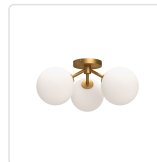

CASSIA SF549315AGOP

| | |
|-----------------------|------------------------------|
| FIXTURE DIMENSIONS | D17-3/4" x H7-5/8" |
| LAMP TYPE | E12 |
| MAX WATTAGE | 40W |
| BULB QTY | 3 |
| BULBS INCLUDED | No |
| RECOMMENDED BULB TYPE | Candelabra |
| VOLTAGE | 120V |
| GLASS DETAILS | Opal Glass |
| MATERIAL | Glass; Steel; |
| LOCATION | Dry |
| BARCODE | UPC 69175907590 |
| CANOPY DIMENSIONS | D4-3/4" x H7/8" |
| FINISH OPTION(S) | Aged Gold; Opal Matte Glass; |
| BRAND | Alora Mood |

[D - Diameter, L - Length, W - Width, H - Height, E - Extension]

AVAILABLE FINISHES:

SF549315AGOP

*For complete warranty terms, please visit: www.aloralighting.com/warranty