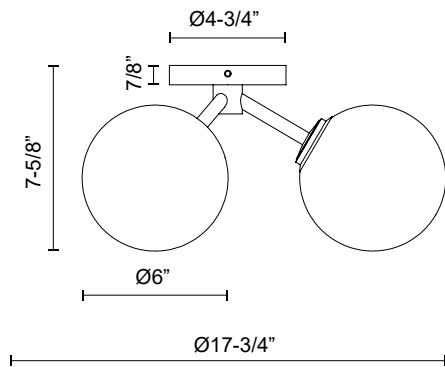

CASSIA SF549315AGOP

| | |
|-----------------------|------------------------------|
| FIXTURE DIMENSIONS | D17-3/4" x H7-5/8" |
| LAMP TYPE | E12 |
| MAX WATTAGE | 40W |
| BULB QTY | 3 |
| BULBS INCLUDED | No |
| RECOMMENDED BULB TYPE | Candelabra |
| VOLTAGE | 120V |
| GLASS DETAILS | Opal Glass |
| MATERIAL | Glass; Steel; |
| LOCATION | Dry |
| BARCODE | UPC 69175907590 |
| CANOPY DIMENSIONS | D4-3/4" x H7/8" |
| FINISH OPTION(S) | Aged Gold; Opal Matte Glass; |
| BRAND | Alora Mood |

[D - Diameter, L - Length, W - Width, H - Height, E - Extension]

AVAILABLE FINISHES:

SF549315AGOP

*For complete warranty terms, please visit: www.aloralighting.com/warranty